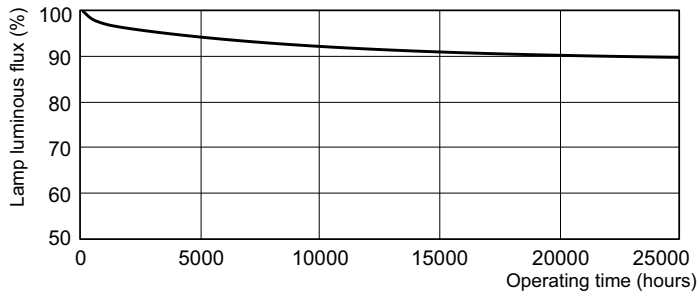

LDLE_TL-D8ECO_0001-Life expectancy diagram

LDLE_TL-D8ECO_0002-Life expectancy diagram

LDLM_TL-D8ECO_0001-Lumen maintenance diagram