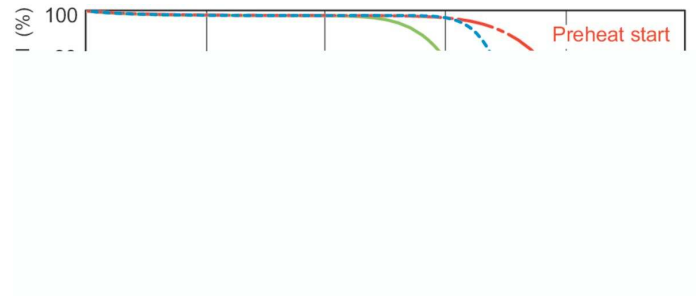

MASTER TL-D Eco

Lifetime