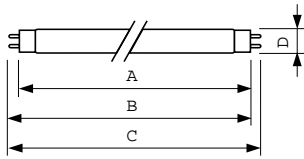

## Dimensional drawing

Product	D (max)	A (max)	B (max)	B (min)	C (max)
MASTER TL-D Eco 16W/830 SLV/25	28 mm	589.8 mm	596.9 mm	594.5 mm	604.0 mm