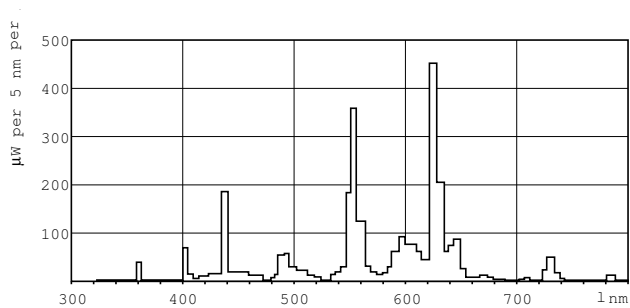

MASTER TL-D Eco

Energy Consumption kWh/1000 h	19 kWh
Product Data	
Full product code	871150026857040
Order product name	MASTER TL-D Eco 16W/830 SLV/25
EAN/UPC - Product	8711500268570
Order code	927922883015

Numerator - Quantity Per Pack	1
Numerator - Packs per outer box	25
Material Nr. (12NC)	927922883015
Net Weight (Piece)	71.000 g
ILCOS Code	FD-16/30/1B-E-G13-26/604

Dimensional drawing

Product	D (max)	A (max)	B (max)	B (min)	C (max)
MASTER TL-D Eco 16W/830 SLV/25	28 mm	589.8 mm	596.9 mm	594.5 mm	604.0 mm

TL-D Eco 16W/830

Photometric data

LDPB_TL-D8ECO_830-Spectral power distribution B/W