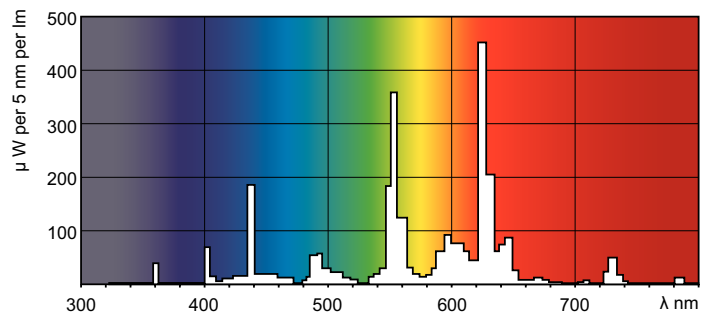

LDPO_TL-D8ECO_830-Spectral power distribution Colour