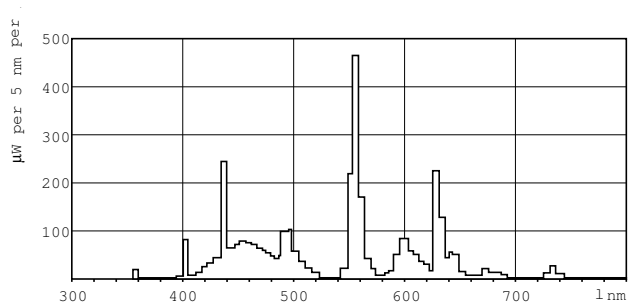

MASTER TL-D Super 80

MASTER TL-D Super 80 1m 36W/865 1SL/25

Low-pressure mercury discharge lamps with a tubular 26 mm envelope

Product data

General Information	
Cap base	G13 [Medium Bi-Pin Fluorescent]
Life to 10% failures (nom.)	12000 h
Life to 50% failures (nom.)	15000 h
Life to 50% failures preheat (nom.)	20000 h
LSF 2000 h Rated	99 %
LSF 4000 h Rated	99 %
LSF 6000 h Rated	99 %
LSF 8000 h Rated	99 %
LSF 12000 h Rated	89 %
LSF 16000 h Rated	33 %
LSF 20000 h Rated	2 %

Material no. (12NC)	927923086514
Net weight (piece)	120.000 g
ILCOS Code	FD-36/65/1B-E-G13

Warnings and Safety

- A lamp breaking is extremely unlikely to have any impact on your health. If a lamp breaks, ventilate the room for 30 minutes and remove the parts, preferably with gloves. Put them in a sealed plastic bag and take it to your local waste facilities for recycling. Do not use a vacuum cleaner.

Dimensional drawing

Product	D (max)	A (max)	B (max)	B (min)	C (max)
MASTER TL-D Super 80 1m 36W/865 1SL/25	28 mm	970.0 mm	977.1 mm	974.7 mm	984.2 mm

TL-D 1m 36W/865

Photometric data

Lightcolour /865

Lightcolour /865