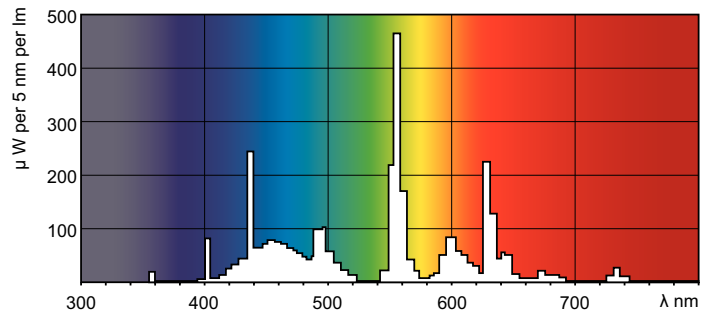

MASTER TL-D Super 80

MASTER TL-D Super 80 1m 36W/865 1SL/25

Low-pressure mercury discharge lamps with a tubular 26 mm envelope

Product data

General Information	
Cap base	G13 [Medium Bi-Pin Fluorescent]
Life to 10% failures (nom.)	12000 h
Life to 50% failures (nom.)	15000 h
Life to 50% failures preheat (nom.)	20000 h
LSF 2000 h Rated	99 %
LSF 4000 h Rated	99 %
LSF 6000 h Rated	99 %
LSF 8000 h Rated	99 %
LSF 12000 h Rated	89 %
LSF 16000 h Rated	33 %
LSF 20000 h Rated	2 %

Light Technical	
Colour code	865 [CCT of 6,500 K]
Luminous flux (nom.)	2950 lm
Luminous flux (rated) (nom.)	2950 lm
Colour designation	Cool Daylight
Correlated colour temperature (nom.)	6500 K
Luminous efficacy (rated) (nom.)	82 lm/W
Color rendering index (nom.)	>80
LLMF 2000 h Rated	96 %
LLMF 4000 h Rated	95 %

Dimensional drawing

Product	D (max)	A (max)	B (max)	B (min)	C (max)
MASTER TL-D Super 80 1m 36W/865 1SL/25	28 mm	970.0 mm	977.1 mm	974.7 mm	984.2 mm

TL-D 1m 36W/865

Photometric data

Lightcolour /865

Lightcolour /865