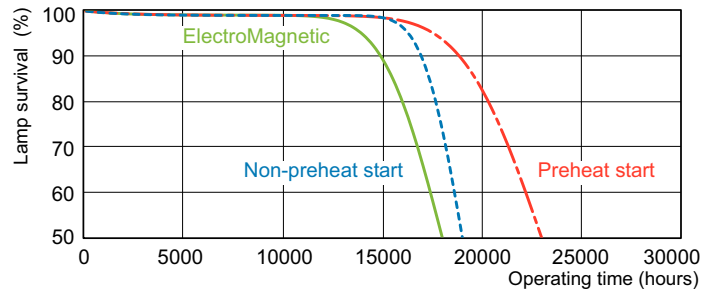

MASTER TL-D Super 80

Lifetime

LDLE_TL-D8_0001-Life expectancy diagram