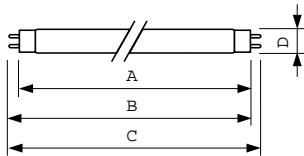

MASTER TL-D Super 80

Energy Consumption kWh/1000 h	45 kWh
Product Data	
Full product code	871150055880040
Order product name	MASTER TL-D Super 80 38W/830 SLV/25
EAN/UPC - Product	8711500558800
Order code	927923583014

Numerator - Quantity Per Pack	1
Numerator - Packs per outer box	25
Material Nr. (12NC)	927923583014
Net Weight (Piece)	133.000 g
ILCOS Code	FD-38/30/1B-E-G13

Warnings and Safety

Dimensional drawing