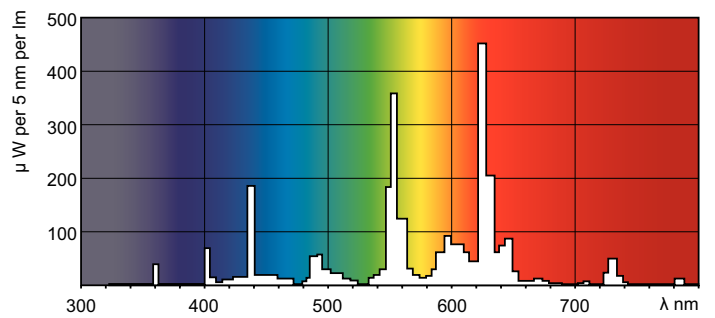

MASTER TL-D Super 80

Energy Consumption kWh/1000 h	45 kWh
Product Data	
Full product code	871150055880040
Order product name	MASTER TL-D Super 80 38W/830 SLV/25
EAN/UPC - Product	8711500558800
Order code	927923583014

Numerator - Quantity Per Pack	1
Numerator - Packs per outer box	25
Material Nr. (12NC)	927923583014
Net Weight (Piece)	133.000 g
ILCOS Code	FD-38/30/1B-E-G13

Warnings and Safety

Dimensional drawing

Product	D (max)	A (max)	B (max)	B (min)	C (max)
MASTER TL-D Super 80 38W/830 SLV/25	28 mm	1047.0 mm	1054.1 mm	1051.7 mm	1061.2 mm

TL-D 38W/830

Photometric data