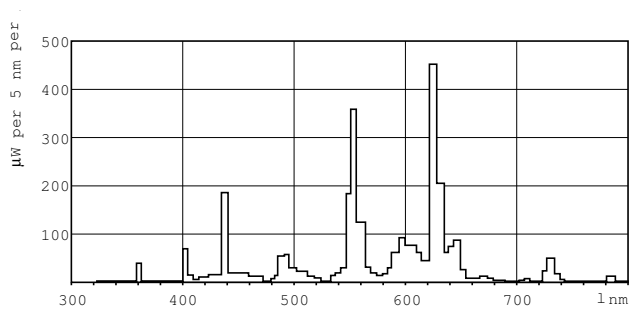

MASTER TL-D Super 80

Energy Consumption kWh/1000 h	45 kWh
Product Data	
Full product code	871150055880040
Order product name	MASTER TL-D Super 80 38W/830 SLV/25
EAN/UPC - Product	8711500558800
Order code	927923583014

Numerator - Quantity Per Pack	1
Numerator - Packs per outer box	25
Material Nr. (12NC)	927923583014
Net Weight (Piece)	133.000 g
ILCOS Code	FD-38/30/1B-E-G13

Warnings and Safety

Dimensional drawing

Product	D (max)	A (max)	B (max)	B (min)	C (max)
MASTER TL-D Super 80 38W/830 SLV/25	28 mm	1047.0 mm	1054.1 mm	1051.7 mm	1061.2 mm

TL-D 38W/830

Photometric data