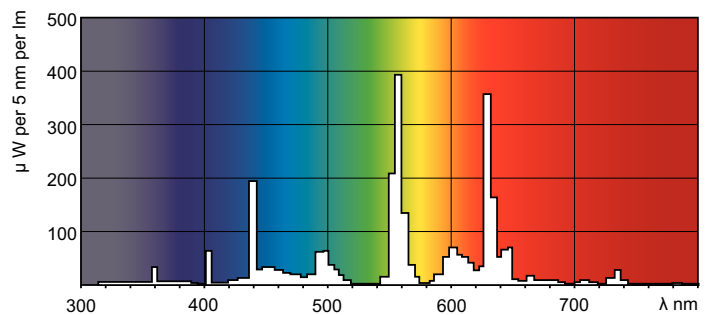

MASTER TL-D Super 80

MASTER TL-D Super 80 38W/840 SLV/25

The MASTER TL-D Super 80 lamp offers more lumens per watt and better color rendering than TL-D standard colors. Furthermore, it has a lower mercury content. The lamp can be operated in existing TL-D luminaires.

Product data

General Information	
Cap-Base	G13 [Medium Bi-Pin Fluorescent]
Life To 10% Failures (Nom)	12000 h
Life to 50% Failures (Nom)	15000 h
Life to 50% Failures Preheat (Nom)	20000 h
LSF 2000 h Rated	99 %
LSF 4000 h Rated	99 %
LSF 6000 h Rated	99 %
LSF 8000 h Rated	99 %
LSF 12000 h Rated	89 %
LSF 16000 h Rated	33 %
LSF 20000 h Rated	2 %
Light Technical	
Color Code	840 [CCT of 4000K]
Luminous Flux (Nom)	3350 lm
Luminous Flux (Rated) (Nom)	3350 lm
Color Designation	Cool White (CW)
Correlated Color Temperature (Nom)	4000 K
Luminous Efficacy (rated) (Nom)	88 lm/W
Color Rendering Index (Nom)	>80

Numerator - Quantity Per Pack	1
Numerator - Packs per outer box	25
Material Nr. (12NC)	927923584014
Net Weight (Piece)	133.000 g
ILCOS Code	FD-38/40/1B-E-G13

Warnings and Safety

Dimensional drawing

Product	D (max)	A (max)	B (max)	B (min)	C (max)
MASTER TL-D Super 80 38W/840 SLV/25	28 mm	1047.0 mm	1054.1 mm	1051.7 mm	1061.2 mm

TL-D 38W/840

Photometric data

LDPB_TL-D8_840_0001-Spectral power distribution B/W

LDPO_TL-D8_840_0001-Spectral power distribution Colour

MASTER TL-D Super 80

Lifetime

LDLE_TL-D8_0001-Life expectancy diagram