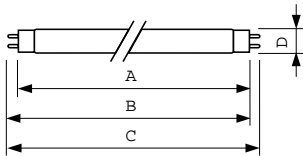

MASTER TL-D Super 80

Energy Consumption kWh/1000 h	45 kWh
Product Data	
Full product code	871150055883140
Order product name	MASTER TL-D Super 80 38W/840 SLV/25
EAN/UPC - Product	8711500558831
Order code	927923584014

Numerator - Quantity Per Pack	1
Numerator - Packs per outer box	25
Material Nr. (12NC)	927923584014
Net Weight (Piece)	133.000 g
ILCOS Code	FD-38/40/1B-E-G13

Warnings and Safety

Dimensional drawing