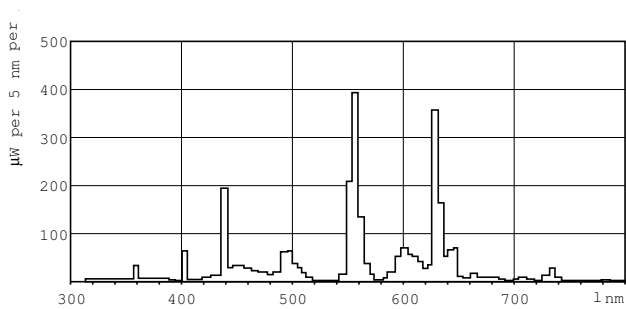

Numerator - Quantity Per Pack	1
Numerator - Packs per outer box	25
Material Nr. (12NC)	927923584014
Net Weight (Piece)	133.000 g
ILCOS Code	FD-38/40/1B-E-G13

Warnings and Safety

Dimensional drawing

Product	D (max)	A (max)	B (max)	B (min)	C (max)
MASTER TL-D Super 80 38W/840 SLV/25	28 mm	1047.0 mm	1054.1 mm	1051.7 mm	1061.2 mm

TL-D 38W/840

Photometric data

LDPB_TL-D8_840_0001-Spectral power distribution B/W

LDPO_TL-D8_840_0001-Spectral power distribution Colour

MASTER TL-D Super 80

Lifetime

LDLE_TL-D8_0001-Life expectancy diagram