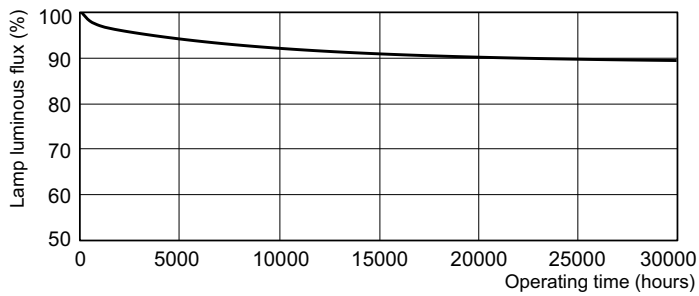

LDLE_TL-D8HF_0001-Life expectancy diagram

LDLE_TL-D8HF_0002-Life expectancy diagram

LDLM_TL-D8HF_0001-Lumen maintenance diagram