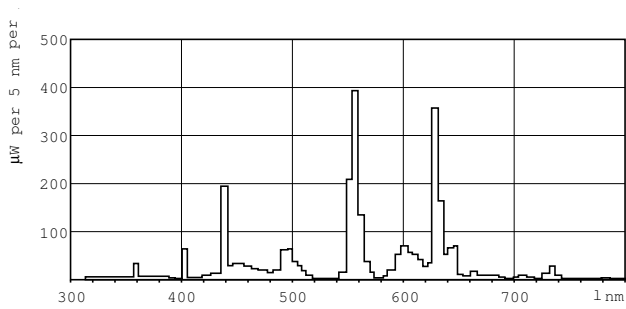

MASTER TL-D HF Super 80

Energy Consumption kWh/1000 h	58 kWh
Product Data	
Full product code	871150063159640
Order product name	MASTER TL-D HF Super 80 50W/840 SLV/25
EAN/UPC - Product	8711500631596
Order code	927925084014

Numerator - Quantity Per Pack	1
Numerator - Packs per outer box	25
Material Nr. (12NC)	927925084014
Net Weight (Piece)	167.000 g
ILCOS Code	FDH-50/40/1B-L/P-G13-26/1500

Warnings and Safety

Dimensional drawing

Product
MASTER TL-D HF Super 80 50W/840 SLV/25

TL-D HF 50W/840

Photometric data

LDPB_TL-D8HF_840-Spectral power distribution B/W