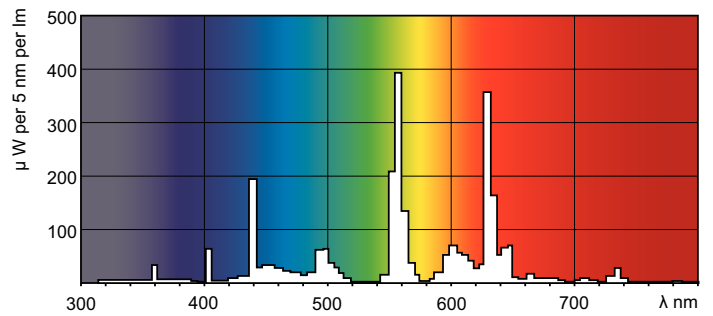

MASTER TL-D HF Super 80

Energy Consumption kWh/1000 h	58 kWh
Product Data	
Full product code	871150063159640
Order product name	MASTER TL-D HF Super 80 50W/840 SLV/25
EAN/UPC - Product	8711500631596
Order code	927925084014

Numerator - Quantity Per Pack	1
Numerator - Packs per outer box	25
Material Nr. (12NC)	927925084014
Net Weight (Piece)	167.000 g
ILCOS Code	FDH-50/40/1B-L/P-G13-26/1500

Warnings and Safety

Dimensional drawing

Product
MASTER TL-D HF Super 80 50W/840 SLV/25

TL-D HF 50W/840

Photometric data

LDPB_TL-D8HF_840-Spectral power distribution B/W