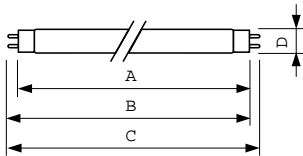

MASTER TL-D HF Super 80

Energy Consumption kWh/1000 h	58 kWh
Product Data	
Full product code	871150063159640
Order product name	MASTER TL-D HF Super 80 50W/840 SLV/25
EAN/UPC - Product	8711500631596
Order code	927925084014

Numerator - Quantity Per Pack	1
Numerator - Packs per outer box	25
Material Nr. (12NC)	927925084014
Net Weight (Piece)	167.000 g
ILCOS Code	FDH-50/40/1B-L/P-G13-26/1500

Warnings and Safety

Dimensional drawing