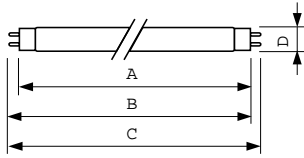

T8 Standard

Dimensional drawing

Product

F32T8/TL850/ALTO 25PK

TLD 32W/850 RS