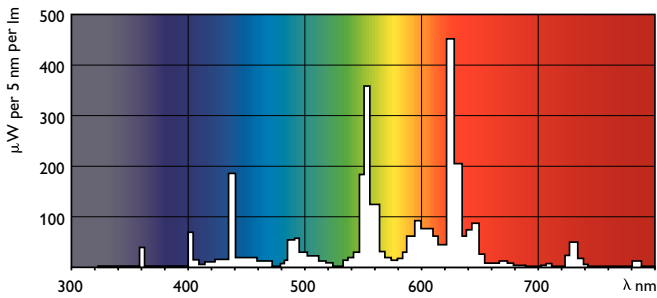

Warnings and Safety

- 20,000 hours lifetime (50% survival point, 3 hour cycle) with preheat ballast which is ENEC compliant. Lifetime performance may differ on non-ENEC compliant ballasts.

Product data

General Information		Controls and Dimming	
Cap-Base	G5 [G5]	Dimmable	No
Nominal lifetime	15,000 hour(s)		
Light Technical		Mechanical and Housing	
Color Code	830 [CCT of 3000K]	Bulb Shape	T5 [16 mm (T5)]
Luminous Flux	1,350 lumen		
Color Designation	Warm White (WW)	Approval and Application	
Correlated Color Temperature (Nom)	3000 K	Mercury (Hg) Content (Nom)	2.0 mg
Luminous Efficacy (rated) (Nom)	88 lm/W		
Color rendering index (CRI)	82	Product Data	
Operating and Electrical		Full product code	871150057031455
Power Consumption	14.3 W	Order product name	TL5 Essential 14W/830 1SL/40
Lamp Current (Nom)	0.170 A	EAN/UPC - Product	8711500570314
		Order code	57031455
		Numerator - Quantity Per Pack	1
		Numerator - Packs per outer box	40
		Material Nr. (12NC)	927925983058
		Full product name	TL5 Essential 14W/830 1SL/40

TL5 Essential HE Super 80

EAN/UPC - Case	8711500570321
EAN/UPC - Product/Case	8711500570314

Dimensional drawing

Product	D (max)	A (max)	B (max)	B (min)	C (max)
TL5 Essential 14W/830 1SL/40	17.0 mm	549.0 mm	556.1 mm	553.7 mm	563.2 mm

Photometric data

Spectral Power Distribution Colour - TL5 Essential 14W/830 1SL/40