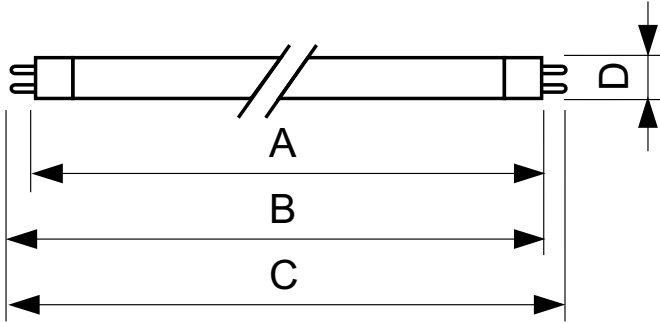

Warnings and Safety

- 20,000 hours lifetime (50% survival point, 3 hour cycle) with preheat ballast which is ENEC compliant. Lifetime performance may differ on non-ENEC compliant ballasts.

Product data

General Information		Controls and Dimming	
Cap-Base	G5 [G5]	Dimmable	No
Nominal lifetime	15,000 hour(s)		
Light Technical		Mechanical and Housing	
Color Code	830 [CCT of 3000K]	Bulb Shape	T5 [16 mm (T5)]
Luminous Flux	1,350 lumen		
Color Designation	Warm White (WW)	Approval and Application	
Correlated Color Temperature (Nom)	3000 K	Mercury (Hg) Content (Nom)	2.0 mg
Luminous Efficacy (rated) (Nom)	88 lm/W		
Color rendering index (CRI)	82	Product Data	
Operating and Electrical		Full product code	871150057031455
Power Consumption	14.3 W	Order product name	TL5 Essential 14W/830 1SL/40
Lamp Current (Nom)	0.170 A	EAN/UPC - Product	8711500570314
		Order code	57031455
		Numerator - Quantity Per Pack	1
		Numerator - Packs per outer box	40
		Material Nr. (12NC)	927925983058
		Full product name	TL5 Essential 14W/830 1SL/40

TL5 Essential HE Super 80

EAN/UPC - Case	8711500570321
EAN/UPC - Product/Case	8711500570314

Dimensional drawing

Product	D (max)	A (max)	B (max)	B (min)	C (max)
TL5 Essential 14W/830 1SL/40	17.0 mm	549.0 mm	556.1 mm	553.7 mm	563.2 mm

Photometric data

Spectral Power Distribution Colour - TL5 Essential 14W/830 1SL/40