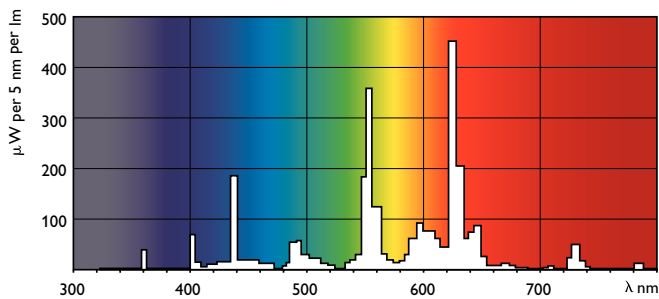

Product data

General Information	
Cap-Base	G5 [G5]
Life to 50% Failures Preheat (Nom)	20000 h
LSF Preheat 2000 h Rated	98 %
LSF Preheat 4000 h Rated	97 %
LSF Preheat 6000 h Rated	95 %
LSF Preheat 8000 h Rated	93 %
LSF Preheat 16000 h Rated	70 %
LSF Preheat 20000 h Rated	50 %
Light Technical	
Color Code	830 [CCT of 3000K]
Luminous Flux (Nom)	1350 lm
Luminous Flux (Rated) (Nom)	1260 lm
Color Designation	Warm White (WW)
Luminous Efficacy (@ Max Lumen, Rated) (Nom)	96 lm/W
Correlated Color Temperature (Nom)	3000 K
Luminous Efficacy (rated) (Nom)	88 lm/W
Color Rendering Index (Max)	85
Color Rendering Index (Min)	80
Color Rendering Index (Nom)	82

Numerator - Quantity Per Pack	1
Numerator - Packs per outer box	40
Material Nr. (12NC)	927925983060
Net Weight (Piece)	0.050 kg

Warnings and Safety

Dimensional drawing

TL5 ESS 14W/830

Product

TL5 Essential 14W/830 1SL/40

Photometric data

LDPO_TL5ESS8_ESS_830-Spectral power distribution Colour