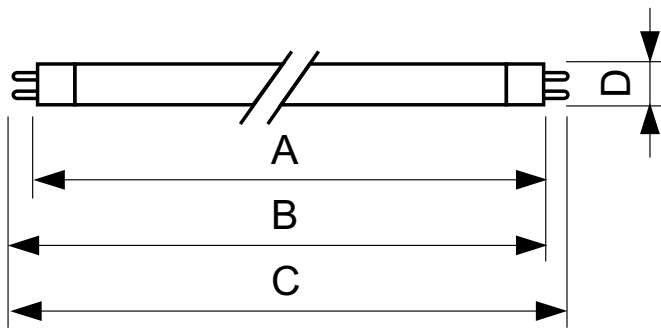

TL5 Essential HE Super 80

Mercury (Hg) Content (Nom)	2.0 mg
Product Data	
Full product code	692341077174900
Order product name	TL5 Essential 14W/830 1SL/40
EAN/UPC - Product	6923410771749
Order code	927925983060

Numerator - Quantity Per Pack	1
Numerator - Packs per outer box	40
Material Nr. (12NC)	927925983060
Net Weight (Piece)	0.050 kg

Warnings and Safety

Dimensional drawing

TL5 ESS 14W/830

Product

TL5 Essential 14W/830 1SL/40