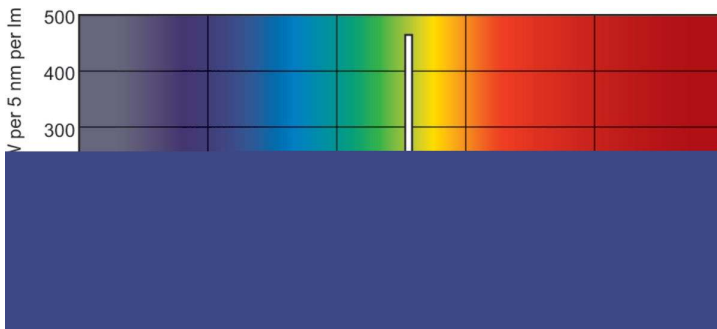

### Product data

General Information		Controls and Dimming	
Cap-Base	G5	Dimmable	No
Nominal lifetime	15,000 hour(s)		
Light Technical		Mechanical and Housing	
Color Code	865 [CCT of 6500K]	Bulb Shape	T5
Luminous Flux	1,260 lm		
Color Designation	Cool Daylight	Approval and Application	
Correlated Color Temperature (Nom)	6500 K	Mercury (Hg) Content (Nom)	2.0 mg
Luminous Efficacy (rated) (Nom)	84 lm/W	Energy Consumption kWh/1000 h	15 kWh
Color rendering index (CRI)	82		
Operating and Electrical		Product Data	
Power Consumption	14 W	Order product name	TL5 Essential 14W/865 1SL/40
Lamp Current (Nom)	0.170 A	Full product name	TL5 Essential 14W/865 1SL/40
		Full product code	871150057035255
		Order code	57035255
		Material Nr. (12NC)	927925986558
		Numerator - Quantity Per Pack	1
		EAN/UPC - Product/Case	8711500570352

## Dimensional drawing

Product	D (max)	A (max)	B (max)	B (min)	C (max)
TL5 Essential 14W/865 1SL/40	17.0 mm	549.0 mm	556.1 mm	553.7 mm	563.2 mm

## Photometric data

Spectral Power Distribution Colour - TL5 Essential 14W/865 1SL/40