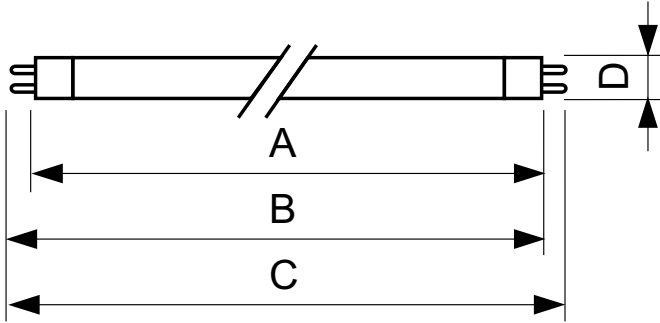

### Product data

General Information		Controls and Dimming	
Cap-Base	G5	Dimmable	No
Nominal lifetime	15,000 hour(s)		
Light Technical		Mechanical and Housing	
Color Code	865 [CCT of 6500K]	Bulb Shape	T5
Luminous Flux	1,260 lm		
Color Designation	Cool Daylight	Approval and Application	
Correlated Color Temperature (Nom)	6500 K	Mercury (Hg) Content (Nom)	2.0 mg
Luminous Efficacy (rated) (Nom)	84 lm/W	Energy Consumption kWh/1000 h	15 kWh
Color rendering index (CRI)	82		
Operating and Electrical		Product Data	
Power Consumption	14 W	Order product name	TL5 Essential 14W/865 1SL/40
Lamp Current (Nom)	0.170 A	Full product name	TL5 Essential 14W/865 1SL/40
		Full product code	871150057035255
		Order code	57035255
		Material Nr. (12NC)	927925986558
		Numerator - Quantity Per Pack	1
		EAN/UPC - Product/Case	8711500570352

## Dimensional drawing

Product	D (max)	A (max)	B (max)	B (min)	C (max)
TL5 Essential 14W/865 1SL/40	17.0 mm	549.0 mm	556.1 mm	553.7 mm	563.2 mm