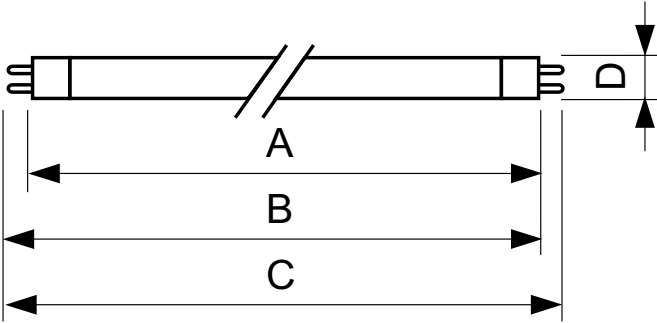

### Product data

General Information	
Cap-Base	G5
Nominal lifetime	15,000 hour(s)
Light Technical	
Color Code	865 [CCT of 6500K]
Luminous Flux	1,260 lm
Color Designation	Cool Daylight
Correlated Color Temperature (Nom)	6500 K
Luminous Efficacy (rated) (Nom)	84 lm/W
Color rendering index (CRI)	82
Operating and Electrical	
Power Consumption	14 W
Lamp Current (Nom)	0.170 A

Controls and Dimming	
Dimmable	No
Mechanical and Housing	
Bulb Shape	T5
Approval and Application	
Mercury (Hg) Content (Nom)	2.0 mg
Energy Consumption kWh/1000 h	15 kWh
Product Data	
Order product name	TL5 Essential 14W/865 1SL/40
Full product name	TL5 Essential 14W/865 1SL/40
Full product code	871150057035255
Order code	927925986558
Material Nr. (12NC)	927925986558
Numerator - Quantity Per Pack	1
EAN/UPC - Product/Case	8711500570352

## Dimensional drawing

Product	D (max)	A (max)	B (max)	B (min)	C (max)
TL5 Essential 14W/865 1SL/40	17.0 mm	549.0 mm	556.1 mm	553.7 mm	563.2 mm