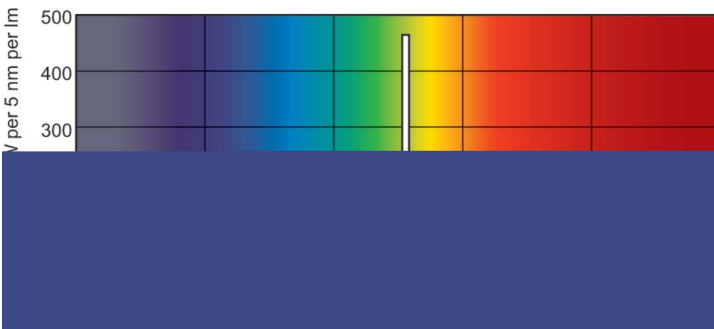

### Product data

General Information	
Cap-Base	G5
Nominal lifetime	15,000 hour(s)
Light Technical	
Color Code	865 [CCT of 6500K]
Luminous Flux	1,260 lm
Color Designation	Cool Daylight
Correlated Color Temperature (Nom)	6500 K
Luminous Efficacy (rated) (Nom)	84 lm/W
Color rendering index (CRI)	82
Operating and Electrical	
Power Consumption	14 W
Lamp Current (Nom)	0.170 A

## Dimensional drawing

Product	D (max)	A (max)	B (max)	B (min)	C (max)
TL5 Essential 14W/865 1SL/40	17.0 mm	549.0 mm	556.1 mm	553.7 mm	563.2 mm

## Photometric data

Spectral Power Distribution Colour - TL5 Essential 14W/865 1SL/40