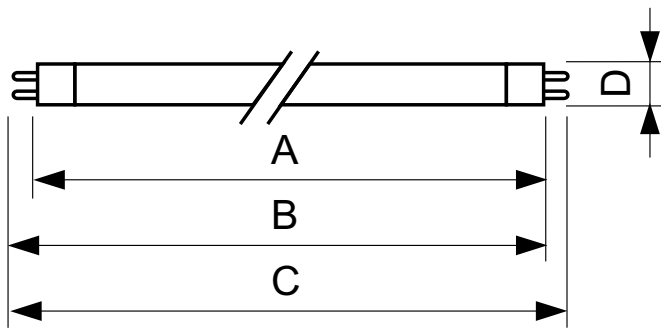

TL5 Essential HE Super 80

Energy Consumption kWh/1000 h	15 kWh
Product Data	
Full product code	692341077178700
Order product name	TL5 Essential 14W/865 1SL/40
EAN/UPC - Product	6923410771787
Order code	927925986560

Numerator - Quantity Per Pack	1
Numerator - Packs per outer box	40
Material Nr. (12NC)	927925986560
Net Weight (Piece)	0.050 kg

Warnings and Safety

Dimensional drawing

TL5 ESS 14W/865