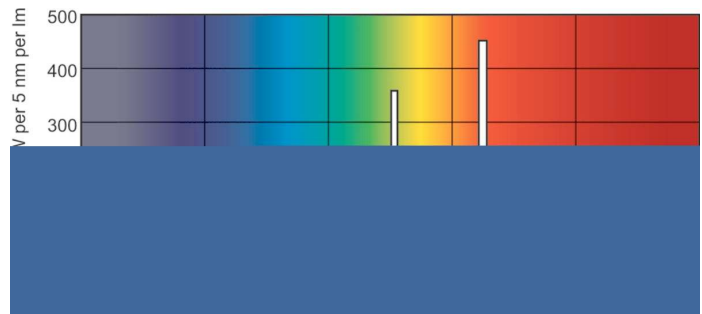

Product	D (max)	A (max)	B (max)	B (min)	C (max)
MASTER TL5 HE 14W/830 SLV/40	17 mm	549.0 mm	556.1 mm	553.7 mm	563.2 mm

TL5 14W/830/GP HE

Photometric data

Lightcolour /830

Lightcolour /830

MASTER TL5 High Efficiency