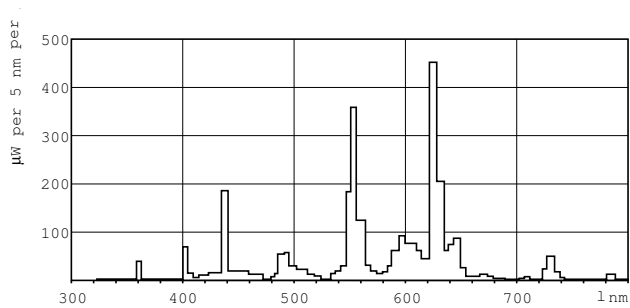

Light Technical	
Colour Code	830 [CCT of 3,000 K]
Lamp Luminous Flux 25°C EL (Nom)	1350 lm
Lamp Luminous Flux (Nom)	1200 lm
Colour Designation	Warm white (WW)
Luminous efficacy (@ max. lumen, rated) (nom.)	99 lm/W
Colour Temperature, horizontal (Nom)	3000 K
Lamp Luminous Efficacy EM (Nom)	96 lm/W
Colour Rendering Index,horiz (Max)	85
Colour Rendering Index,horiz (Min)	80
Colour Rendering Index,horiz (Nom)	>80

Mercury (Hg) content (nom.)	1.4 mg
Energy Consumption kWh/1000 h	15 kWh
Product Data	
Full product code	871150063938755
Order product name	MASTER TL5 HE 14W/830 SLV/40
EAN/UPC – product	8711500639387
Order code	63938755

Numerator – quantity per pack	1
Numerator – packs per outer box	40
Material no. (12NC)	927926083055
Net weight (piece)	52.000 g
ILCOS Code	FDH-14/30/1B-L/P-G5-16/550

Warnings and Safety

Dimensional drawing

Product	D (max)	A (max)	B (max)	B (min)	C (max)
MASTER TL5 HE 14W/830 SLV/40	17 mm	549.0 mm	556.1 mm	553.7 mm	563.2 mm

TL5 14W/830/GP HE

Photometric data

Lightcolour /830

Lightcolour /830

MASTER TL5 High Efficiency