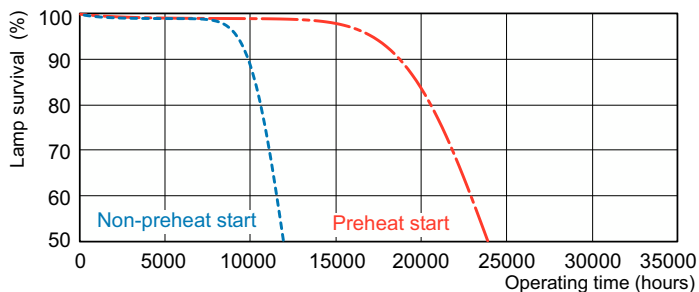

Fotometriska data

Spectral Power Distribution Colour - MASTER TL5 HE 14W/830 SLV/40

Livslängd

Life Expectancy Diagram - MASTER TL5 HE 14W/830 SLV/40

Life Expectancy Diagram - MASTER TL5 HE 14W/830 SLV/40

MASTER TL5 HE