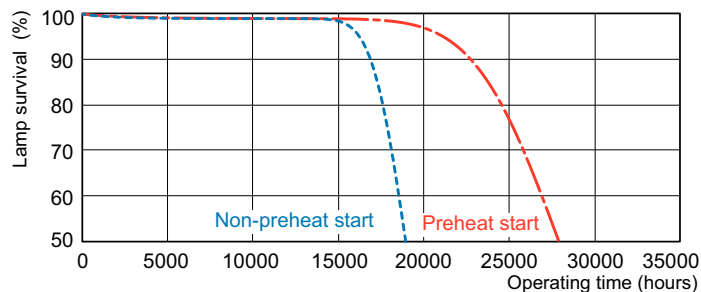

Fotometriska data

Spectral Power Distribution Colour - MASTER TL5 HE 14W/830 SLV/40

Livslängd

Life Expectancy Diagram - MASTER TL5 HE 14W/830 SLV/40

Life Expectancy Diagram - MASTER TL5 HE 14W/830 SLV/40

MASTER TL5 HE