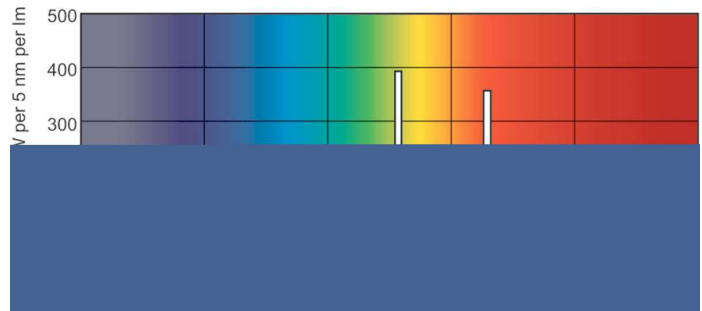

MASTER TL5 High Efficiency

Mercury (Hg) content (nom.)	1.4 mg
Energy Consumption kWh/1000 h	15 kWh
Product Data	
Full product code	871150063940055
Order product name	MASTER TL5 HE 14W/840 SLV/40
EAN/UPC – product	8711500639400
Order code	63940055

Numerator – quantity per pack	1
Numerator – packs per outer box	40
Material no. (12NC)	927926084055
Net weight (piece)	52.000 g
ILCOS Code	FDH-14/40/1B-L/P-G5-16/550

Dimensional drawing

Product	D (max)	A (max)	B (max)	B (min)	C (max)
MASTER TL5 HE 14W/840 SLV/40	17 mm	549.0 mm	556.1 mm	553.7 mm	563.2 mm

TL5 14W/840/GP HE

Photometric data

Lightcolour /840

Lightcolour /840