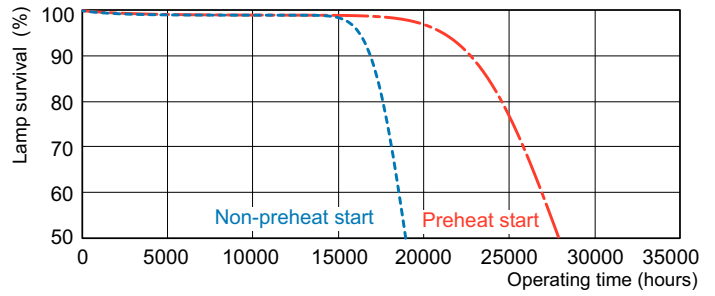

TL5 14W/840/GP HE

Photometric data

Lightcolour /840

Lightcolour /840

MASTER TL5 High Efficiency

Lifetime

LDLE_TL5-HE8_0001-Life expectancy diagram

LDLE_TL5-HE8_0002-Life expectancy diagram