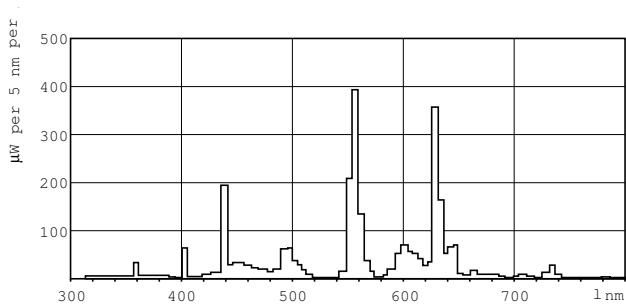

MASTER TL5 High Efficiency

Mercury (Hg) content (nom.)	1.4 mg
Energy Consumption kWh/1000 h	15 kWh
Product Data	
Full product code	871150063940055
Order product name	MASTER TL5 HE 14W/840 SLV/40
EAN/UPC – product	8711500639400
Order code	63940055

Numerator – quantity per pack	1
Numerator – packs per outer box	40
Material no. (12NC)	927926084055
Net weight (piece)	52.000 g
ILCOS Code	FDH-14/40/1B-L/P-G5-16/550

Dimensional drawing

Product	D (max)	A (max)	B (max)	B (min)	C (max)
MASTER TL5 HE 14W/840 SLV/40	17 mm	549.0 mm	556.1 mm	553.7 mm	563.2 mm

TL5 14W/840/GP HE

Photometric data

Lightcolour /840

Lightcolour /840