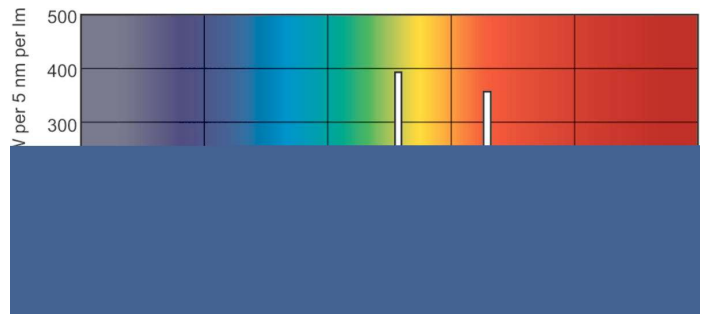

MASTER TL5 High Efficiency

Mercury (Hg) content (nom.)	1.4 mg
Energy Consumption kWh/1000 h	23 kWh
Product Data	
Full product code	871150063944855
Order product name	MASTER TL5 HE 21W/840 SLV/40
EAN/UPC – product	8711500639448
Order code	927926284055

Local Code	TL521W840HE
Numerator – quantity per pack	1
Numerator – packs per outer box	40
Material no. (12NC)	927926284055
Net weight (piece)	79.200 g
ILCOS Code	FDH-21/40/1B-L/P-G5-16/850

Warnings and Safety

Dimensional drawing

Product	D (max)	A (max)	B (max)	B (min)	C (max)
MASTER TL5 HE 21W/840 SLV/40	17 mm	849.0 mm	856.1 mm	853.7 mm	863.2 mm

TL5 21W/840/GP HE

Photometric data

Lightcolour /840

Lightcolour /840