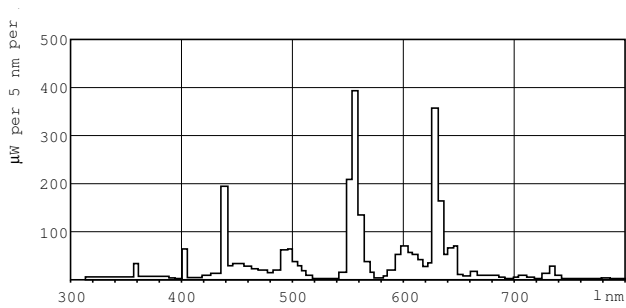

MASTER TL5 High Efficiency

Mercury (Hg) content (nom.)	1.4 mg
Energy Consumption kWh/1000 h	23 kWh
Product Data	
Full product code	871150063944855
Order product name	MASTER TL5 HE 21W/840 SLV/40
EAN/UPC – product	8711500639448
Order code	927926284055

Local Code	TL521W840HE
Numerator – quantity per pack	1
Numerator – packs per outer box	40
Material no. (12NC)	927926284055
Net weight (piece)	79.200 g
ILCOS Code	FDH-21/40/1B-L/P-G5-16/850

Warnings and Safety

Dimensional drawing

Product	D (max)	A (max)	B (max)	B (min)	C (max)
MASTER TL5 HE 21W/840 SLV/40	17 mm	849.0 mm	856.1 mm	853.7 mm	863.2 mm

TL5 21W/840/GP HE

Photometric data

Lightcolour /840

Lightcolour /840