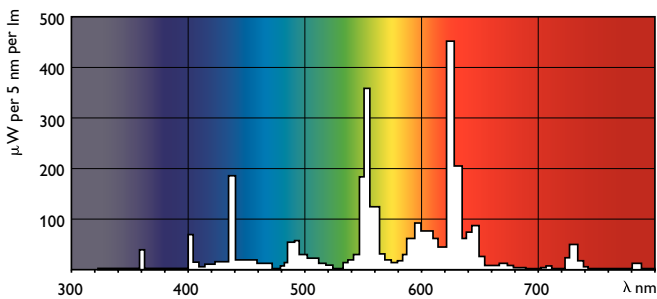

Product data

| General Information | | LLMF 2000 h Rated | |
|--|---------------------|-------------------------------|---------|
| Cap-Base | G5 [G5] | LLMF 4000 h Rated | 94 % |
| Life to 50% Failures Preheat (Nom) | 20000 h | LLMF 6000 h Rated | 92 % |
| LSF Preheat 2000 h Rated | 98 % | LLMF 8000 h Rated | 91 % |
| LSF Preheat 4000 h Rated | 97 % | LLMF 12000 h Rated | 90 % |
| LSF Preheat 6000 h Rated | 95 % | LLMF 16000 h Rated | 88 % |
| LSF Preheat 8000 h Rated | 93 % | LLMF 20000 h Rated | 87 % |
| LSF Preheat 16000 h Rated | 70 % | | 86 % |
| LSF Preheat 20000 h Rated | 50 % | | |
| Light Technical | | Operating and Electrical | |
| Color Code | 830 [CCT of 3000K] | Power (Rated) (Nom) | 20.8 W |
| Luminous Flux (Nom) | 2100 lm | Lamp Current (Nom) | 0.170 A |
| Luminous Flux (Rated) (Nom) | 1950 lm | | |
| Color Designation | Warm White (WW) | Temperature | |
| Luminous Efficacy (@ Max Lumen, Rated) (Nom) | 101 lm/W | Design Temperature (Nom) | 30 °C |
| Correlated Color Temperature (Nom) | 3000 K | | |
| Luminous Efficacy (rated) (Nom) | 94 lm/W | Controls and Dimming | |
| Color Rendering Index (Max) | 85 | Dimmable | No |
| Color Rendering Index (Min) | 80 | | |
| Color Rendering Index (Nom) | 82 | Approval and Application | |
| | | Energy Efficiency Label (EEL) | A |
| | | Mercury (Hg) Content (Nom) | 2.0 mg |

Warnings and Safety

Dimensional drawing

TL5 ESS 21W/830

Product

TL5 Essential 21W/830 1SL/40

Photometric data

Lightcolor /830