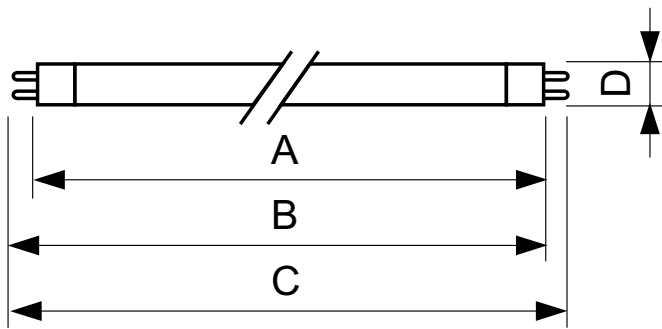

TL5 Essential HE Super 80

Energy Consumption kWh/1000 h	23 kWh
Product Data	
Full product code	871150057037655
Order product name	TL5 Essential 21W/830 1SL/40
EAN/UPC - Product	8711500570376
Order code	927926483058

Numerator - Quantity Per Pack	1
Numerator - Packs per outer box	40
Material Nr. (12NC)	927926483058
Net Weight (Piece)	69.500 g

Warnings and Safety

Dimensional drawing

TL5 ESS 21W/830