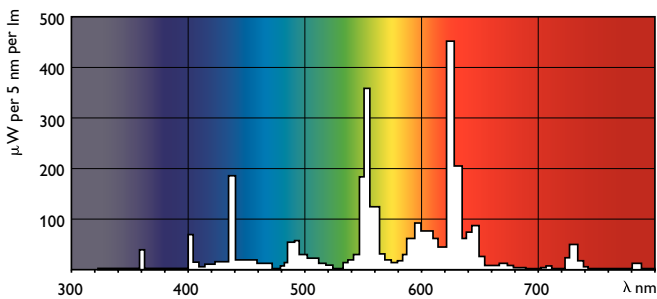

Product data

General Information		LLMF 2000 h Rated	
Cap-Base	G5 [G5]	LLMF 4000 h Rated	94 %
Life to 50% Failures Preheat (Nom)	20000 h	LLMF 6000 h Rated	92 %
LSF Preheat 2000 h Rated	98 %	LLMF 8000 h Rated	91 %
LSF Preheat 4000 h Rated	97 %	LLMF 12000 h Rated	90 %
LSF Preheat 6000 h Rated	95 %	LLMF 16000 h Rated	88 %
LSF Preheat 8000 h Rated	93 %	LLMF 20000 h Rated	87 %
LSF Preheat 16000 h Rated	70 %		86 %
LSF Preheat 20000 h Rated	50 %		
Light Technical		Operating and Electrical	
Color Code	830 [CCT of 3000K]	Power (Nom)	20.8 W
Luminous Flux (Nom)	2100 lm	Lamp Current (Nom)	0.170 A
Luminous Flux (Rated) (Nom)	1950 lm		
Color Designation	Warm White (WW)	Temperature	
Luminous Efficacy (@ Max Lumen, Rated) (Nom)	101 lm/W	Design Temperature (Nom)	30 °C
Correlated Color Temperature (Nom)	3000 K		
Luminous Efficacy (rated) (Nom)	94 lm/W	Controls and Dimming	
Color Rendering Index (Max)	85	Dimmable	No
Color Rendering Index (Min)	80		
Color Rendering Index (Nom)	82	Approval and Application	
		Energy Efficiency Label (EEL)	A
		Mercury (Hg) Content (Nom)	2.0 mg

Numerator - Quantity Per Pack	1
Numerator - Packs per outer box	40
Material Nr. (12NC)	927926483058
Net Weight (Piece)	69.500 g

Warnings and Safety

Dimensional drawing

TL5 ESS 21W/830

Product

TL5 Essential 21W/830 1SL/40

Photometric data

LDPO_TL5ESS8_ESS_830-Spectral power distribution Colour