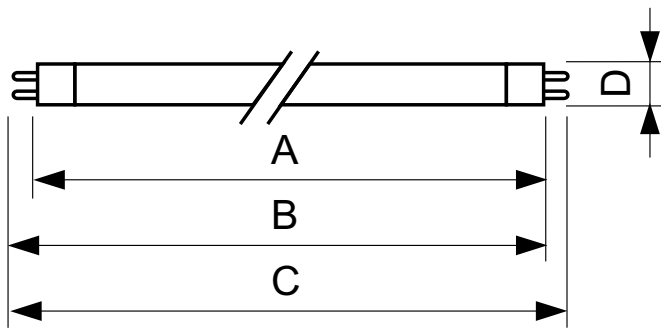

Product data

General Information		LLMF 2000 h Rated	
Cap-Base	G5 [G5]	LLMF 4000 h Rated	94 %
Life to 50% Failures Preheat (Nom)	20000 h	LLMF 6000 h Rated	92 %
LSF Preheat 2000 h Rated	98 %	LLMF 8000 h Rated	91 %
LSF Preheat 4000 h Rated	97 %	LLMF 12000 h Rated	90 %
LSF Preheat 6000 h Rated	95 %	LLMF 16000 h Rated	88 %
LSF Preheat 8000 h Rated	93 %	LLMF 20000 h Rated	87 %
LSF Preheat 16000 h Rated	70 %		86 %
LSF Preheat 20000 h Rated	50 %		
Light Technical		Operating and Electrical	
Color Code	830 [CCT of 3000K]	Power (Nom)	20.8 W
Luminous Flux (Nom)	2100 lm	Lamp Current (Nom)	0.170 A
Luminous Flux (Rated) (Nom)	1950 lm		
Color Designation	Warm White (WW)	Temperature	
Luminous Efficacy (@ Max Lumen, Rated) (Nom)	101 lm/W	Design Temperature (Nom)	30 °C
Correlated Color Temperature (Nom)	3000 K		
Luminous Efficacy (rated) (Nom)	94 lm/W	Controls and Dimming	
Color Rendering Index (Max)	85	Dimmable	No
Color Rendering Index (Min)	80		
Color Rendering Index (Nom)	82	Approval and Application	
		Energy Efficiency Label (EEL)	A
		Mercury (Hg) Content (Nom)	2.0 mg

TL5 Essential HE Super 80

Energy Consumption kWh/1000 h	23 kWh
Product Data	
Full product code	871150057037655
Order product name	TL5 Essential 21W/830 1SL/40
EAN/UPC - Product	8711500570376
Order code	927926483058

Numerator - Quantity Per Pack	1
Numerator - Packs per outer box	40
Material Nr. (12NC)	927926483058
Net Weight (Piece)	69.500 g

Warnings and Safety

Dimensional drawing

TL5 ESS 21W/830

Product

TL5 Essential 21W/830 1SL/40