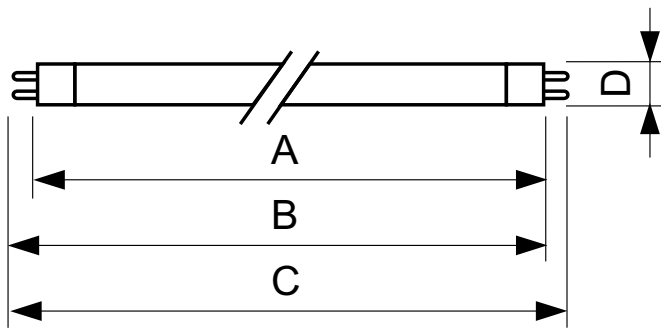

TL5 Essential HE Super 80

Energy Consumption kWh/1000 h	23 kWh
Product Data	
Full product code	692341077182400
Order product name	TL5 Essential 21W/830 1SL/40
EAN/UPC - Product	6923410771824
Order code	927926483060

Numerator - Quantity Per Pack	1
Numerator - Packs per outer box	40
Material Nr. (12NC)	927926483060
Net Weight (Piece)	0.075 kg

Warnings and Safety

Dimensional drawing

TL5 ESS 21W/830

Product

TL5 Essential 21W/830 1SL/40