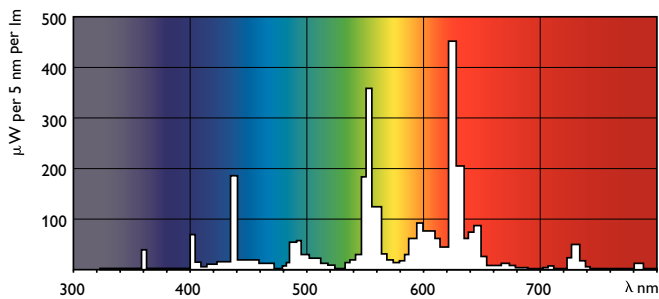

Photometric data

LDPO_TL5ESS8_ESS_830-Spectral power distribution Colour