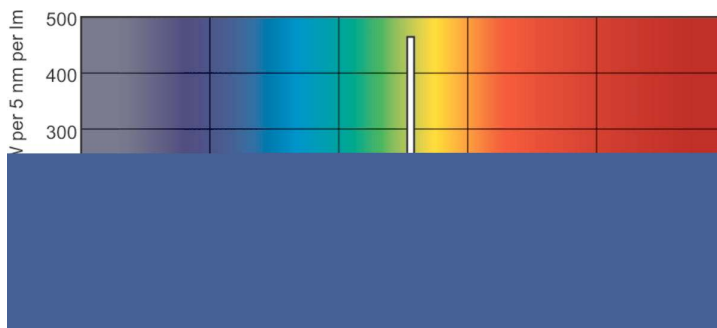

Photometric data

LDPO_TL5ESS8_ESS_865-Spectral power distribution Colour