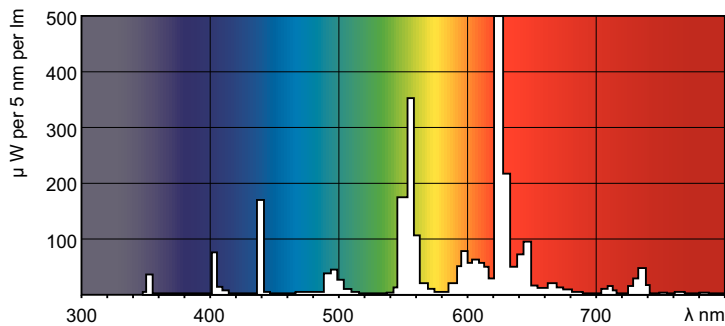

Photometric data

LDPO_TL5ESS8_ESS_827-Spectral power distribution Colour