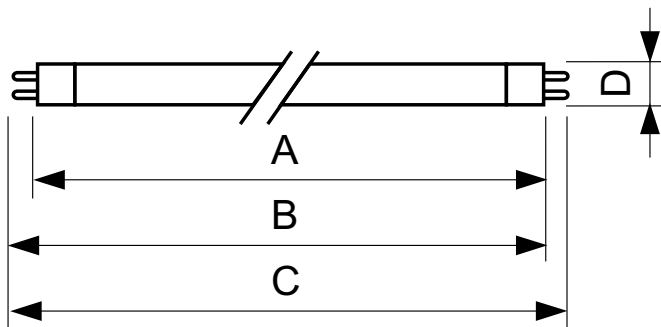

TL5 Essential HE Super 80

Mercury (Hg) Content (Nom)	2.0 mg
Product Data	
Full product code	872790092135900
Order product name	TL5 Essential 28W/827 1SL/40
EAN/UPC - Product	8727900921359
Order code	927926782758

Numerator - Quantity Per Pack	1
Numerator - Packs per outer box	40
Material Nr. (12NC)	927926782758
Net Weight (Piece)	0.096 kg

Warnings and Safety

Dimensional drawing

TL5 ESS 28W/827

Product

TL5 Essential 28W/827 1SL/40