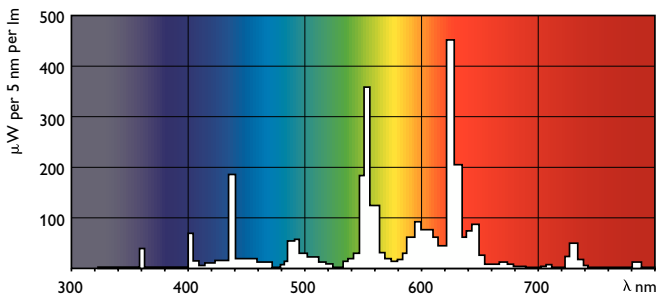

Warnings and Safety

- 20,000 hours lifetime (50% survival point, 3 hour cycle) with preheat ballast which is ENEC compliant. Lifetime performance may differ on non-ENEC compliant ballasts.

Product data

General Information		Controls and Dimming	
Cap-Base	G5 [G5]	Dimmable	No
Nominal lifetime	15,000 hour(s)		
Light Technical		Mechanical and Housing	
Color Code	830 [CCT of 3000K]	Bulb Shape	T5 [16 mm (T5)]
Luminous Flux	2,900 lumen		
Color Designation	Warm White (WW)	Approval and Application	
Correlated Color Temperature (Nom)	3000 K	Mercury (Hg) Content (Nom)	2.0 mg
Luminous Efficacy (rated) (Nom)	94 lm/W	Energy Consumption kWh/1000 h	31 kWh
Color rendering index (CRI)	82		
Operating and Electrical		Product Data	
Power Consumption	27.8 W	Full product code	871150057043755
Lamp Current (Nom)	0.170 A	Order product name	TL5 Essential 28W/830 1SL/40
		EAN/UPC - Product	8711500570437
		Order code	927926783058
		Numerator - Quantity Per Pack	1
		Numerator - Packs per outer box	40
		Material Nr. (12NC)	927926783058

TL5 Essential HE Super 80

Full product name	TL5 Essential 28W/830 1SL/40
EAN/UPC - Case	8711500570444
EAN/UPC - Product/Case	8711500570437

Dimensional drawing

Product	D (max)	A (max)	B (max)	B (min)	C (max)
TL5 Essential 28W/830 1SL/40	17.0 mm	1,149.0 mm	1,156.1 mm	1,153.7 mm	1,163.2 mm

Photometric data

Spectral Power Distribution Colour - TL5 Essential 28W/830 1SL/40