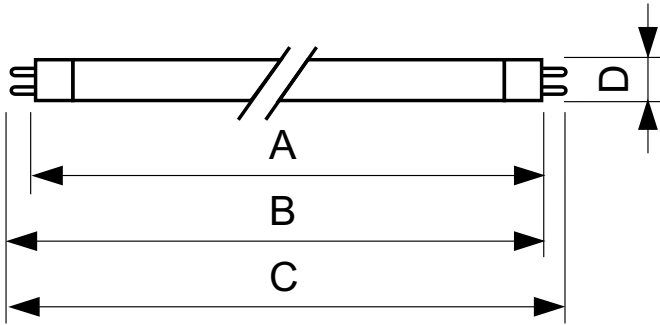

Warnings and Safety

- 20,000 hours lifetime (50% survival point, 3 hour cycle) with preheat ballast which is ENEC compliant. Lifetime performance may differ on non-ENEC compliant ballasts.

Product data

General Information		Controls and Dimming	
Cap-Base	G5 [G5]	Dimmable	No
Nominal lifetime	15,000 hour(s)		
Light Technical		Mechanical and Housing	
Color Code	830 [CCT of 3000K]	Bulb Shape	T5 [16 mm (T5)]
Luminous Flux	2,900 lumen		
Color Designation	Warm White (WW)	Approval and Application	
Correlated Color Temperature (Nom)	3000 K	Mercury (Hg) Content (Nom)	2.0 mg
Luminous Efficacy (rated) (Nom)	94 lm/W	Energy Consumption kWh/1000 h	31 kWh
Color rendering index (CRI)	82		
Operating and Electrical		Product Data	
Power Consumption	27.8 W	Full product code	871150057043755
Lamp Current (Nom)	0.170 A	Order product name	TL5 Essential 28W/830 1SL/40
		EAN/UPC - Product	8711500570437
		Order code	927926783058
		Numerator - Quantity Per Pack	1
		Numerator - Packs per outer box	40
		Material Nr. (12NC)	927926783058

TL5 Essential HE Super 80

Full product name	TL5 Essential 28W/830 1SL/40
EAN/UPC - Case	8711500570444
EAN/UPC - Product/Case	8711500570437

Dimensional drawing

Product	D (max)	A (max)	B (max)	B (min)	C (max)
TL5 Essential 28W/830 1SL/40	17.0 mm	1,149.0 mm	1,156.1 mm	1,153.7 mm	1,163.2 mm

Photometric data

Spectral Power Distribution Colour - TL5 Essential 28W/830 1SL/40