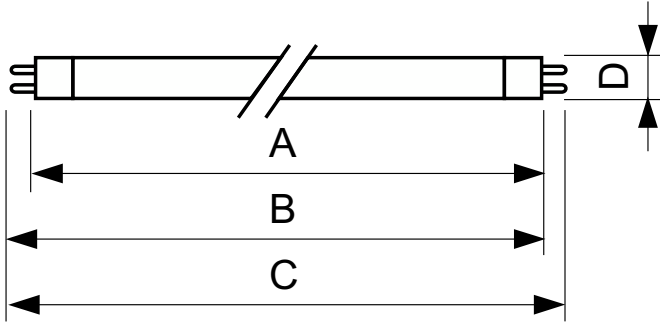

Warnings and Safety

- 20,000 hours lifetime (50% survival point, 3 hour cycle) with preheat ballast which is ENEC compliant. Lifetime performance may differ on non-ENEC compliant ballasts.

Product data

General Information		Controls and Dimming	
Cap-Base	G5	Dimmable	No
Nominal lifetime	15,000 hour(s)		
Light Technical		Mechanical and Housing	
Color Code	830 [CCT of 3000K]	Bulb Shape	T5
Luminous Flux	2,900 lm		
Color Designation	Warm White (WW)	Approval and Application	
Correlated Color Temperature (Nom)	3000 K	Mercury (Hg) Content (Nom)	2.0 mg
Luminous Efficacy (rated) (Nom)	94 lm/W	Energy Consumption kWh/1000 h	31 kWh
Color rendering index (CRI)	82		
Operating and Electrical		Product Data	
Power Consumption	27.8 W	Order product name	TL5 Essential 28W/830 1SL/40
Lamp Current (Nom)	0.170 A	Full product name	TL5 Essential 28W/830 1SL/40
		Full product code	871150057043755
		Order code	927926783058
		Material Nr. (12NC)	927926783058
		Numerator - Quantity Per Pack	1
		EAN/UPC - Product/Case	8711500570437

TL5 Essential HE Super 80

Numerator - Packs per outer box	40
EAN/UPC - Case	8711500570444

Dimensional drawing

Product	D (max)	A (max)	B (max)	B (min)	C (max)
TL5 Essential 28W/830 1SL/40	17.0 mm	1,149.0 mm	1,156.1 mm	1,153.7 mm	1,163.2 mm

Photometric data

Spectral Power Distribution Colour - TL5 Essential 28W/830 1SL/40