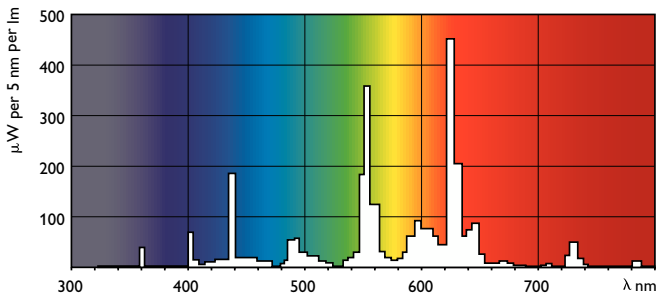

Warnings and Safety

- 20,000 hours lifetime (50% survival point, 3 hour cycle) with preheat ballast which is ENEC compliant. Lifetime performance may differ on non-ENEC compliant ballasts.

Product data

General Information		Controls and Dimming	
Cap-Base	G5	Dimmable	No
Nominal lifetime	15,000 hour(s)		
Light Technical		Mechanical and Housing	
Color Code	830 [CCT of 3000K]	Bulb Shape	T5
Luminous Flux	2,900 lm		
Color Designation	Warm White (WW)	Approval and Application	
Correlated Color Temperature (Nom)	3000 K	Mercury (Hg) Content (Nom)	2.0 mg
Luminous Efficacy (rated) (Nom)	94 lm/W	Energy Consumption kWh/1000 h	31 kWh
Color rendering index (CRI)	82		
Operating and Electrical		Product Data	
Power Consumption	27.8 W	Order product name	TL5 Essential 28W/830 1SL/40
Lamp Current (Nom)	0.170 A	Full product name	TL5 Essential 28W/830 1SL/40
		Full product code	871150057043755
		Order code	927926783058
		Material Nr. (12NC)	927926783058
		Numerator - Quantity Per Pack	1
		EAN/UPC - Product/Case	8711500570437

TL5 Essential HE Super 80

Numerator - Packs per outer box	40
EAN/UPC - Case	8711500570444

Dimensional drawing

Product	D (max)	A (max)	B (max)	B (min)	C (max)
TL5 Essential 28W/830 1SL/40	17.0 mm	1,149.0 mm	1,156.1 mm	1,153.7 mm	1,163.2 mm

Photometric data

Spectral Power Distribution Colour - TL5 Essential 28W/830 1SL/40