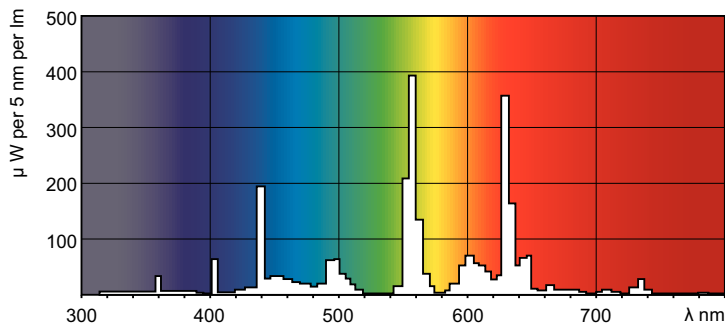

Photometric data

LDPO_TL5ESS8_ESS_840-Spectral power distribution Colour