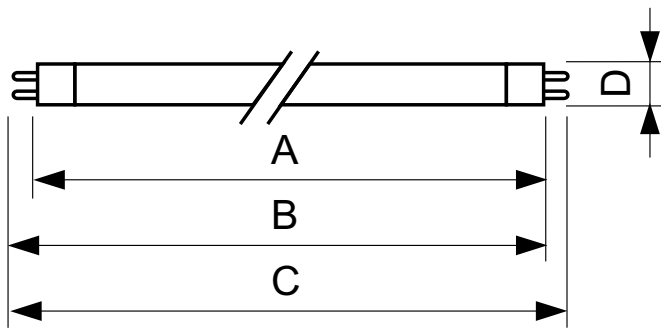

TL5 Essential HE Super 80

Energy Consumption kWh/1000 h	31 kWh
Product Data	
Full product code	692341077190900
Order product name	TL5 Essential 28W/840 1SL/40
EAN/UPC - Product	6923410771909
Order code	927926784060

Numerator - Quantity Per Pack	1
Numerator - Packs per outer box	40
Material Nr. (12NC)	927926784060
Net Weight (Piece)	0.096 kg

Warnings and Safety

Dimensional drawing

TL5 ESS 28W/840

Product

TL5 Essential 28W/840 1SL/40