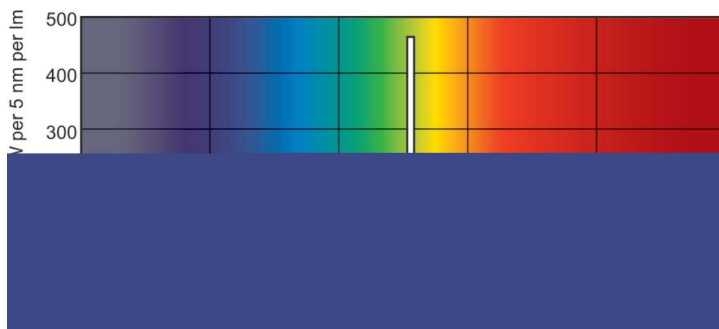

### Product data

General Information		Controls and Dimming	
Cap-Base	G5	Dimmable	No
Nominal lifetime	15,000 hour(s)		
Light Technical		Mechanical and Housing	
Color Code	865 [CCT of 6500K]	Bulb Shape	T5
Luminous Flux	2,700 lm		
Color Designation	Cool Daylight	Approval and Application	
Correlated Color Temperature (Nom)	6500 K	Mercury (Hg) Content (Nom)	2.0 mg
Luminous Efficacy (rated) (Nom)	94 lm/W	Energy Consumption kWh/1000 h	31 kWh
Color rendering index (CRI)	82		
Operating and Electrical		Product Data	
Power Consumption	27.8 W	Order product name	TL5 Essential 28W/865 1SL/40
Lamp Current (Nom)	0.170 A	Full product name	TL5 Essential 28W/865 1SL/40
		Full product code	871150057047555
		Order code	927926786558
		Material Nr. (12NC)	927926786558
		Numerator - Quantity Per Pack	1
		EAN/UPC - Product/Case	8711500570475

## Dimensional drawing

Product	D (max)	A (max)	B (max)	B (min)	C (max)
TL5 Essential 28W/865 1SL/40	17.0 mm	1,149.0 mm	1,156.1 mm	1,153.7 mm	1,163.2 mm

## Photometric data

Spectral Power Distribution Colour - TL5 Essential 28W/865 1SL/40