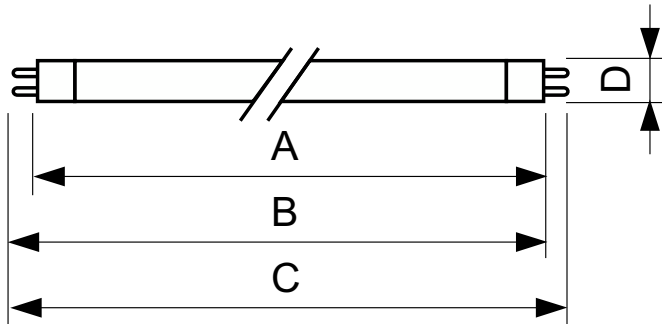

### Product data

General Information		Controls and Dimming	
Cap-Base	G5	Dimmable	No
Nominal lifetime	15,000 hour(s)		
Light Technical		Mechanical and Housing	
Color Code	865 [CCT of 6500K]	Bulb Shape	T5
Luminous Flux	2,700 lm		
Color Designation	Cool Daylight	Approval and Application	
Correlated Color Temperature (Nom)	6500 K	Mercury (Hg) Content (Nom)	2.0 mg
Luminous Efficacy (rated) (Nom)	94 lm/W	Energy Consumption kWh/1000 h	31 kWh
Color rendering index (CRI)	82		
Operating and Electrical		Product Data	
Power Consumption	27.8 W	Order product name	TL5 Essential 28W/865 1SL/40
Lamp Current (Nom)	0.170 A	Full product name	TL5 Essential 28W/865 1SL/40
		Full product code	871150057047555
		Order code	927926786558
		Material Nr. (12NC)	927926786558
		Numerator - Quantity Per Pack	1
		EAN/UPC - Product/Case	8711500570475

## Dimensional drawing

Product	D (max)	A (max)	B (max)	B (min)	C (max)
TL5 Essential 28W/865 1SL/40	17.0 mm	1,149.0 mm	1,156.1 mm	1,153.7 mm	1,163.2 mm