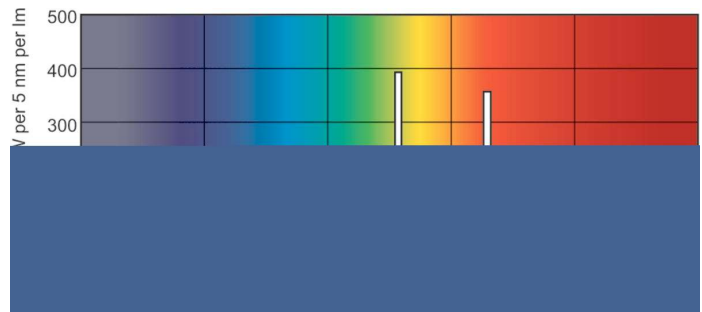

Dimensional drawing

Product	D (max)	A (max)	B (max)	B (min)	C (max)
MASTER TL5 HE 35W/840 UNP/40	17 mm	1449.0 mm	1456.1 mm	1453.7 mm	1463.2 mm

TL5 HE 35W/840/GP

Photometric data

Lightcolour /840

Lightcolour /840