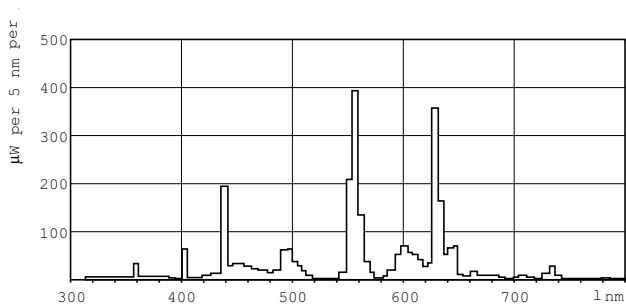

Light Technical	
Colour code	840 [CCT of 4,000 K]
Luminous flux (nom.)	3650 lm
Luminous flux (rated) (nom.)	3325 lm
Colour designation	Cool White (CW)
Luminous efficacy (@ max. lumen, rated) (nom.)	105 lm/W
Correlated Colour Temperature (Nom)	4000 K
Luminous efficacy (rated) (nom.)	94 lm/W
Color rendering index (max.)	85
Color rendering index (min.)	80
Color rendering index (nom.)	82

Mercury (Hg) content (nom.)	1.4 mg
Energy Consumption kWh/1000 h	38 kWh
Product Data	
Full product code	87115006110555
Order product name	MASTER TL5 HE 35W/840 UNP/40
EAN/UPC – product	8711500611055
Order code	61105555

Dimensional drawing

Product	D (max)	A (max)	B (max)	B (min)	C (max)
MASTER TL5 HE 35W/840 UNP/40	17 mm	1449.0 mm	1456.1 mm	1453.7 mm	1463.2 mm

TL5 HE 35W/840/GP

Photometric data

Lightcolour /840

Lightcolour /840