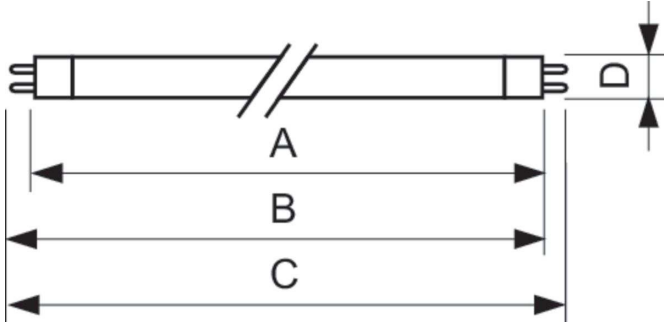

MASTER TL5 High Efficiency

MASTER TL5 HE 35W/840 SLV/20

This TL5 lamp (tube diameter 16 mm) has a high luminous efficacy, resulting in low energy consumption. The High Efficiency TL5 lamp offers excellent lumen maintenance and good color rendering. Application areas are offices, industry, public and governmental buildings, schools, hospitals and indoor sports lighting.

Product data

General Information		Controls and Dimming	
Cap-Base	G5	Dimmable	Yes
Features	na [Not Applicable]		
Light Technical		Mechanical and Housing	
Color Code	840 [CCT of 4000K]	Bulb Shape	T5
Luminous Flux	3,650 lm		
Color Designation	Cool White (CW)	Approval and Application	
Correlated Color Temperature (Nom)	4000 K	Energy Efficiency Class	F
Luminous Efficacy (rated) (Nom)	94 lm/W	Mercury (Hg) Content (Nom)	1.2 mg
Color rendering index (CRI)	82	Energy Consumption kWh/1000 h	38 kWh
		EPREL Registration Number	423543
Operating and Electrical		Product Data	
Power Consumption	35.5 W	Order product name	MASTER TL5 HE 35W/840 SLV/20
Lamp Current (Nom)	0.175 A	Full product name	MASTER TL5 HE 35W/840 SLV/20
		Full product code	871150063952305

MASTER TL5 High Efficiency

Order code	927927084061
Material Nr. (12NC)	927927084061
Numerator - Quantity Per Pack	1
EAN/UPC - Product/Case	8711500639523

Numerator - Packs per outer box	20
EAN/UPC - Case	8711500264534

Dimensional drawing

Product	D (max)	A (max)	B (max)	B (min)	C (max)
MASTER TL5 HE 35W/840 SLV/20	17 mm	1,449.0 mm	1,456.1 mm	1,453.7 mm	1,463.2 mm

Photometric data

Spectral Power Distribution Colour - MASTER TL5 HE 35W/840 SLV/20