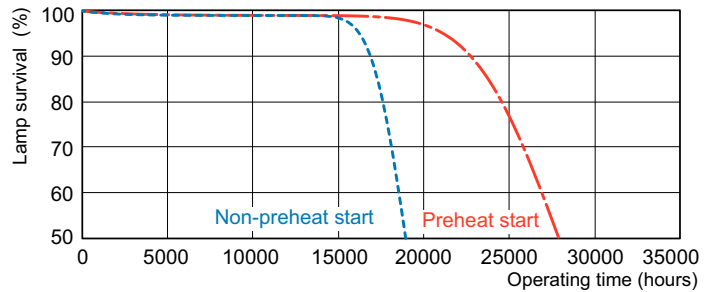

Life Expectancy Diagram - MASTER TL5 HE 35W/840 SLV/20