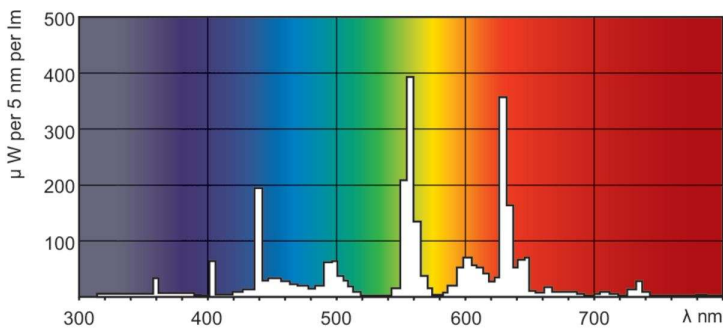

Product data

General Information		Controls and Dimming	
Cap-Base	G5	Dimmable	Yes
Features	na [Not Applicable]		
Light Technical		Mechanical and Housing	
Color Code	840 [CCT of 4000K]	Bulb Shape	T5
Luminous Flux	3,650 lm		
Color Designation	Cool White (CW)	Approval and Application	
Correlated Color Temperature (Nom)	4000 K	Energy Efficiency Class	F
Luminous Efficacy (rated) (Nom)	94 lm/W	Mercury (Hg) Content (Nom)	1.2 mg
Color rendering index (CRI)	82	Energy Consumption kWh/1000 h	38 kWh
		EPREL Registration Number	423543
Operating and Electrical		Product Data	
Power Consumption	35.5 W	Order product name	MASTER TL5 HE 35W/840 SLV/20
Lamp Current (Nom)	0.175 A	Full product name	MASTER TL5 HE 35W/840 SLV/20
		Full product code	871150063952305

MASTER TL5 High Efficiency

Order code	927927084061
Material Nr. (12NC)	927927084061
Numerator - Quantity Per Pack	1
EAN/UPC - Product/Case	8711500639523

Numerator - Packs per outer box	20
EAN/UPC - Case	8711500264534

Dimensional drawing

Product	D (max)	A (max)	B (max)	B (min)	C (max)
MASTER TL5 HE 35W/840 SLV/20	17 mm	1,449.0 mm	1,456.1 mm	1,453.7 mm	1,463.2 mm

Photometric data

Spectral Power Distribution Colour - MASTER TL5 HE 35W/840 SLV/20