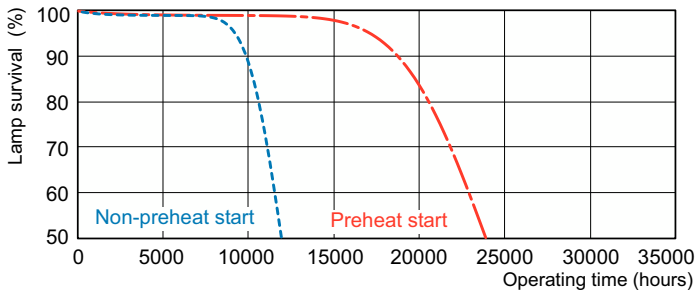

Lifetime

Life Expectancy Diagram - MASTER TL5 HE 35W/840 SLV/20