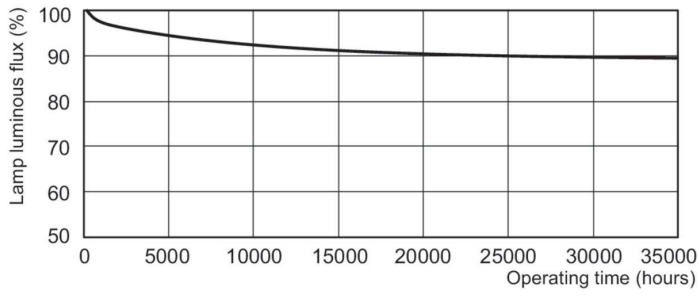

Product data

General Information		Controls and Dimming	
Cap-Base	G5	Dimmable	Yes
Features	na [Not Applicable]		
Light Technical		Mechanical and Housing	
Color Code	840 [CCT of 4000K]	Bulb Shape	T5
Luminous Flux	3,650 lm		
Color Designation	Cool White (CW)	Approval and Application	
Correlated Color Temperature (Nom)	4000 K	Energy Efficiency Class	F
Luminous Efficacy (rated) (Nom)	94 lm/W	Mercury (Hg) Content (Nom)	1.2 mg
Color rendering index (CRI)	82	Energy Consumption kWh/1000 h	38 kWh
		EPREL Registration Number	423543
Operating and Electrical		Product Data	
Power Consumption	35.5 W	Order product name	MASTER TL5 HE 35W/840 SLV/20
Lamp Current (Nom)	0.175 A	Full product name	MASTER TL5 HE 35W/840 SLV/20
		Full product code	871150063952305

Dimensional drawing

Product	D (max)	A (max)	B (max)	B (min)	C (max)
MASTER TL5 HE 35W/840 SLV/20	17 mm	1,449.0 mm	1,456.1 mm	1,453.7 mm	1,463.2 mm

Photometric data

Spectral Power Distribution Colour - MASTER TL5 HE 35W/840 SLV/20

Lifetime

Life Expectancy Diagram - MASTER TL5 HE 35W/840 SLV/20

Life Expectancy Diagram - MASTER TL5 HE 35W/840 SLV/20

MASTER TL5 High Efficiency

Lifetime

Lumen Maintenance Diagram - MASTER TL5 HE 35W/840 SLV/20