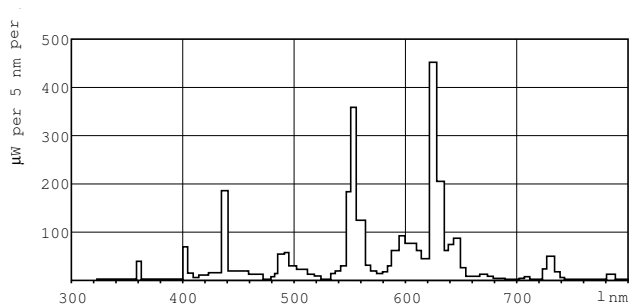

# MASTER TL5 High Output

Mercury (Hg) content (nom.)	1.4 mg
Energy Consumption kWh/1000 h	54 kWh
<b>Product Data</b>	
Full product code	871150063954755
Order product name	MASTER TL5 HO 49W/830 SLV/40
EAN/UPC – product	8711500639547
Order code	63954755

## Photometric data

**Lightcolour /830**

**Lightcolour /830**