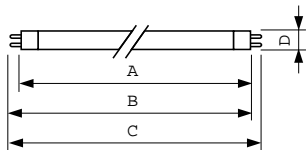

MASTER TL5 High Output

Mercury (Hg) content (nom.)	1.4 mg
Energy Consumption kWh/1000 h	54 kWh
Product Data	
Full product code	871150063954755
Order product name	MASTER TL5 HO 49W/830 SLV/40
EAN/UPC – product	8711500639547
Order code	63954755

Local Code	49830
Numerator – quantity per pack	1
Numerator – packs per outer box	40
Material no. (12NC)	927927583055
Net weight (piece)	128.700 g
ILCOS Code	FDH-49/30/1B-L/P-G5-16/1450

Warnings and Safety

Dimensional drawing

Product
MASTER TL5 HO 49W/830 SLV/40

TL5 HO 49W/830