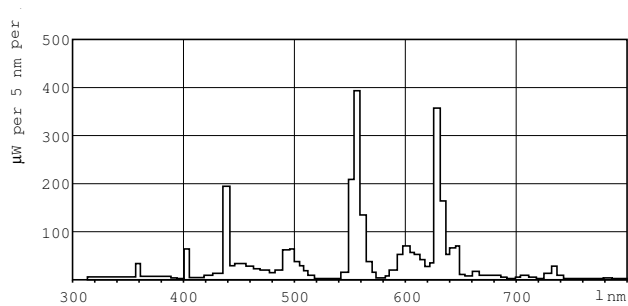

Light Technical	
Colour code	840 [CCT of 4,000 K]
Luminous flux (nom.)	4900 lm
Luminous flux (rated) (nom.)	4375 lm
Colour designation	Cool White (CW)
Luminous efficacy (@ max. lumen, rated) (nom.)	99 lm/W
Correlated Colour Temperature (Nom)	4000 K
Luminous efficacy (rated) (nom.)	89 lm/W
Color rendering index (max.)	85
Color rendering index (min.)	80
Color rendering index (nom.)	82

Mercury (Hg) content (nom.)	1.4 mg
Energy Consumption kWh/1000 h	54 kWh
Product Data	
Full product code	871150063758155
Order product name	MASTER TL5 HO 49W/840 UNP/40
EAN/UPC – product	8711500637581
Order code	63758155

Dimensional drawing

Product

MASTER TL5 HO 49W/840 UNP/40

TL5 HO 49W/840

Photometric data

Lightcolour /840

Lightcolour /840

MASTER TL5 High Output