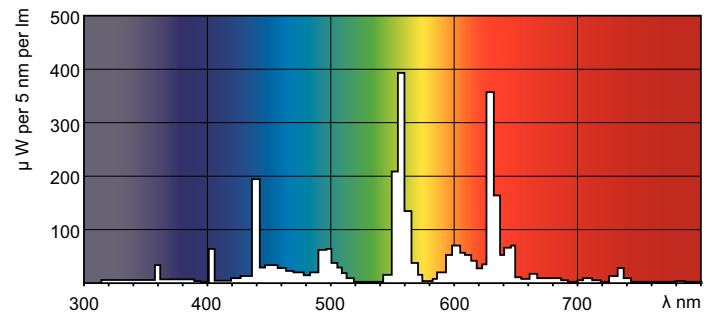

Light Technical	
Colour code	840 [CCT of 4,000 K]
Luminous flux (nom.)	4900 lm
Luminous flux (rated) (nom.)	4375 lm
Colour designation	Cool White (CW)
Luminous efficacy (@ max. lumen, rated) (nom.)	99 lm/W
Correlated Colour Temperature (Nom)	4000 K
Luminous efficacy (rated) (nom.)	89 lm/W
Color rendering index (max.)	85
Color rendering index (min.)	80
Color rendering index (nom.)	82

Dimensional drawing

Product

MASTER TL5 HO 49W/840 UNP/40

TL5 HO 49W/840

Photometric data

Lightcolour /840

Lightcolour /840

MASTER TL5 High Output