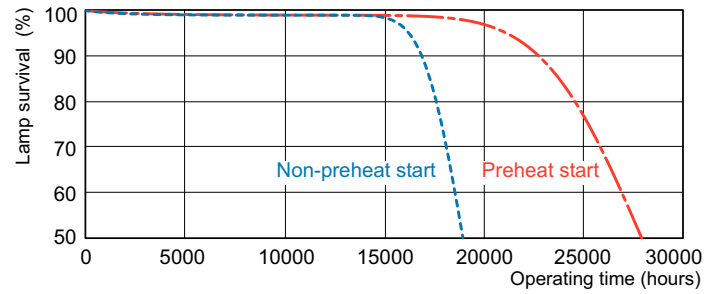

MASTER TL5 High Output

Lifetime