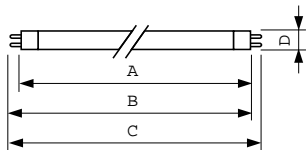

MASTER TL5 High Output

Mercury (Hg) content (nom.)	1.4 mg
Energy Consumption kWh/1000 h	54 kWh
Product Data	
Full product code	871150063956155
Order product name	MASTER TL5 HO 49W/840 SLV/40
EAN/UPC – product	8711500639561
Order code	63956155

Local Code	49840
Numerator – quantity per pack	1
Numerator – packs per outer box	40
Material no. (12NC)	927927584055
Net weight (piece)	128.700 g
ILCOS Code	FDH-49/40/1B-L/P-G5-16/1450

Warnings and Safety

Dimensional drawing