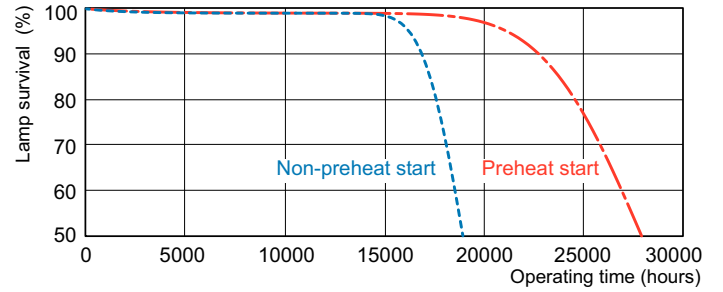

MASTER TL5 High Output

Lifetime