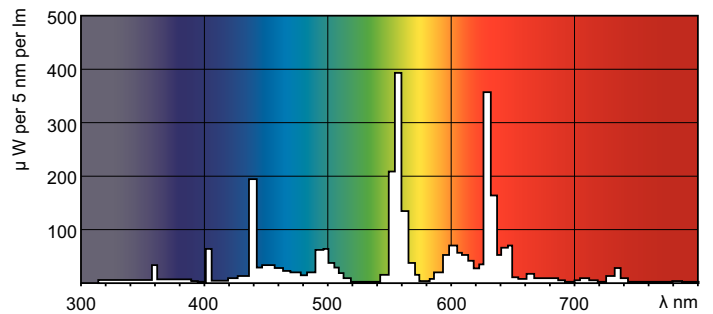

Light Technical	
Colour code	840 [CCT of 4,000 K]
Luminous flux (nom.)	4900 lm
Luminous flux (rated) (nom.)	4375 lm
Colour designation	Cool White (CW)
Luminous efficacy (@ max. lumen, rated) (nom.)	99 lm/W
Correlated Colour Temperature (Nom)	4000 K
Luminous efficacy (rated) (nom.)	89 lm/W
Color rendering index (max.)	85
Color rendering index (min.)	80
Color rendering index (nom.)	82

Dimensional drawing

Product

MASTER TL5 HO 49W/840 SLV/40

TL5 HO 49W/840

Photometric data

Lightcolour /840

Lightcolour /840

MASTER TL5 High Output