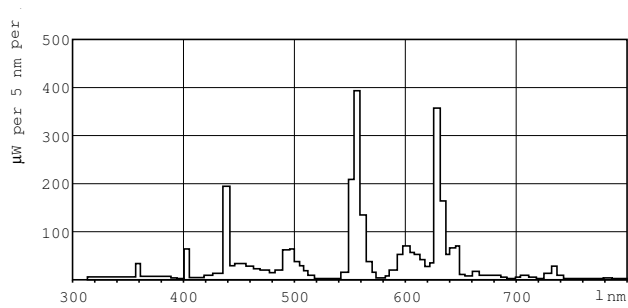

Light Technical	
Colour code	840 [CCT of 4,000 K]
Luminous flux (nom.)	4900 lm
Luminous flux (rated) (nom.)	4375 lm
Colour designation	Cool White (CW)
Luminous efficacy (@ max. lumen, rated) (nom.)	99 lm/W
Correlated Colour Temperature (Nom)	4000 K
Luminous efficacy (rated) (nom.)	89 lm/W
Color rendering index (max.)	85
Color rendering index (min.)	80
Color rendering index (nom.)	82

Mercury (Hg) content (nom.)	1.4 mg
Energy Consumption kWh/1000 h	54 kWh
Product Data	
Full product code	871150063956155
Order product name	MASTER TL5 HO 49W/840 SLV/40
EAN/UPC – product	8711500639561
Order code	63956155

Dimensional drawing

Product

MASTER TL5 HO 49W/840 SLV/40

TL5 HO 49W/840

Photometric data

Lightcolour /840

Lightcolour /840

MASTER TL5 High Output