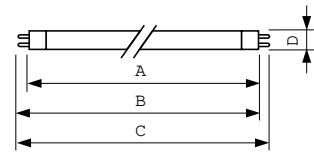

### Product data

General Information		Operating and Electrical	
Cap-Base	G5 [G5]	Power Consumption	49.3 W
Features	na [Not Applicable]	Lamp Current (Nom)	0.255 A
Flux measurement reference	Sphere		
Light Technical		Controls and Dimming	
Color Code	840 [CCT of 4000K]	Dimmable	Yes
Luminous Flux	4,375 lm		
Color Designation	Cool White (CW)	Mechanical and Housing	
Chromaticity Coordinate X (Nom)	0.38	Bulb Shape	T5 [16 mm (T5)]
Chromaticity Coordinate Y (Nom)	0.38		
Correlated Color Temperature (Nom)	4000 K	Approval and Application	
Luminous Efficacy (rated) (Nom)	89 lm/W	Energy Efficiency Class	G
Color rendering index (CRI)	80	Mercury (Hg) Content (Nom)	1.2 mg
		Energy Consumption kWh/1000 h	50 kWh
		EPREL Registration Number	423548

## Dimensional drawing

Product	D (max)	A (max)	B (max)	B (min)	C (max)
MASTER TL5 HO 49W/840 SLV/40	17 mm	1,449.0 mm	1,456.1 mm	1,453.7 mm	1,463.2 mm