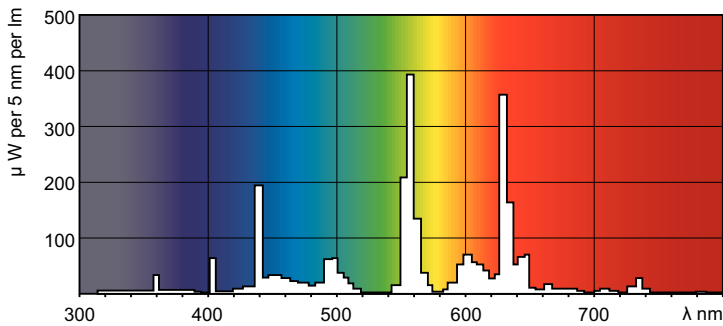

### Product data

General Information		Operating and Electrical	
Cap-Base	G5 [G5]	Power Consumption	49.3 W
Features	na [Not Applicable]	Lamp Current (Nom)	0.255 A
Flux measurement reference	Sphere		
Light Technical		Controls and Dimming	
Color Code	840 [CCT of 4000K]	Dimmable	Yes
Luminous Flux	4,375 lm		
Color Designation	Cool White (CW)	Mechanical and Housing	
Chromaticity Coordinate X (Nom)	0.38	Bulb Shape	T5 [16 mm (T5)]
Chromaticity Coordinate Y (Nom)	0.38		
Correlated Color Temperature (Nom)	4000 K	Approval and Application	
Luminous Efficacy (rated) (Nom)	89 lm/W	Energy Efficiency Class	G
Color rendering index (CRI)	80	Mercury (Hg) Content (Nom)	1.2 mg
		Energy Consumption kWh/1000 h	50 kWh
		EPREL Registration Number	423548

# MASTER TL5 High Output

Product Data	
Order product name	MASTER TL5 HO 49W/840 SLV/40
Full product name	MASTER TL5 HO 49W/840 SLV/40
Full product code	871150063956155
Order code	927927584055
Material Nr. (12NC)	927927584055
Local order code	9279-275-84055

## Photometric data

Spectral Power Distribution Colour - MASTER TL5 HO 49W/840 SLV/40