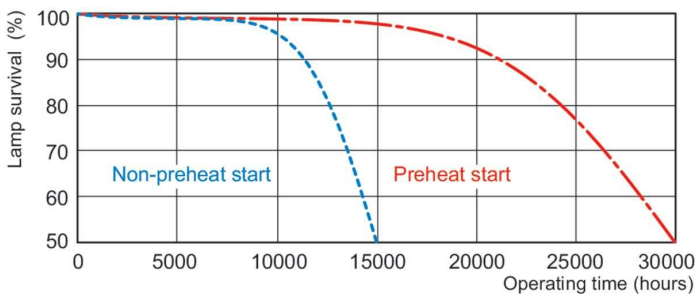

Lifetime

Life Expectancy Diagram - MASTER TL5 HO 49W/840 SLV/40