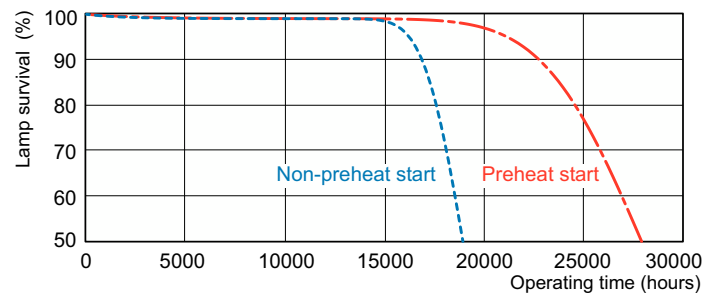

Life Expectancy Diagram - MASTER TL5 HO 49W/840 SLV/40