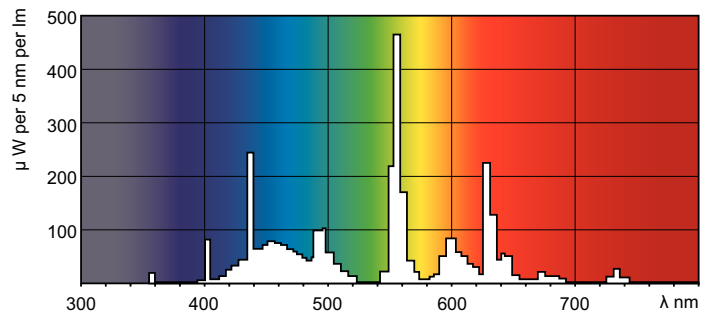

## Photometric data

Lightcolour /865

Lightcolour /865