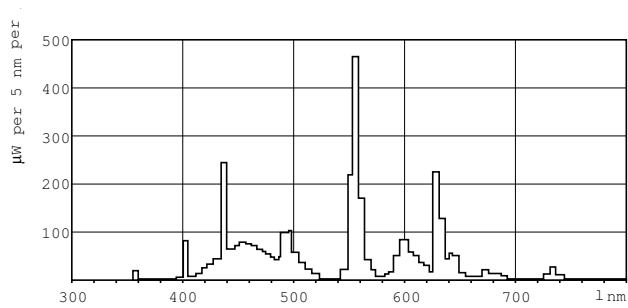

## Photometric data

Lightcolour /865

Lightcolour /865