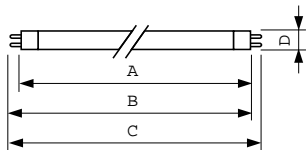

MASTER TL5 High Output

Mercury (Hg) content (nom.)	1.4 mg
Energy Consumption kWh/1000 h	54 kWh
Product Data	
Full product code	871150064389655
Order product name	MASTER TL5 HO 49W/865 SLV/40
EAN/UPC – product	8711500643896
Order code	927927586555

Numerator – quantity per pack	1
Numerator – packs per outer box	40
Material no. (12NC)	927927586555
Net weight (piece)	127.400 g
ILCOS Code	FDH-49/65/1B-L/P-G5-16/1450

Warnings and Safety

Dimensional drawing

TL5 HO 49W/865