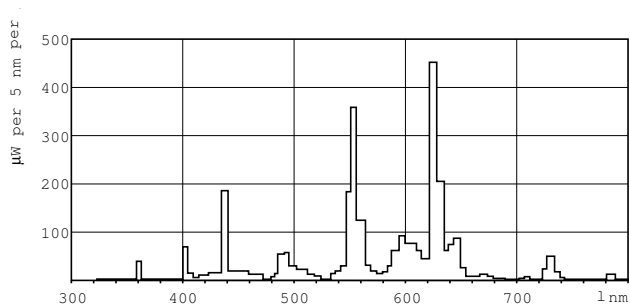

MASTER TL5 High Output

MASTER TL5 HO 24W/830 1SL/40

Low-pressure mercury discharge lamps with a tubular 16 mm envelope

Product data

General Information	
Cap base	G5 [G5]
Life to 50% failures preheat (nom.)	30000 h
Features	na [Not Applicable]
System description	High Output (HO)
LSF Preheat 2000 h Rated	99 %
LSF Preheat 4000 h Rated	99 %
LSF Preheat 6000 h Rated	99 %
LSF Preheat 8000 h Rated	99 %
LSF Preheat 16000 h Rated	97 %
LSF Preheat 20000 h Rated	84 %
Light Technical	
Colour Code	830 [CCT of 3,000 K]
Lamp Luminous Flux 25°C EL (Nom)	1950 lm
Lamp Luminous Flux (Nom)	1700 lm
Colour Designation	Warm white (WW)
Luminous efficacy (@ max. lumen, rated) (nom.)	87 lm/W
Colour Temperature, horizontal (Nom)	3000 K
Lamp Luminous Efficacy EM (Nom)	76 lm/W
Colour Rendering Index,horiz (Max)	85
Colour Rendering Index,horiz (Min)	80
Colour Rendering Index,horiz (Nom)	82

Approval and Application

Energy efficiency label (EEL)	A
-------------------------------	---

MASTER TL5 High Output

Mercury (Hg) content (nom.)	1.4 mg
Energy Consumption kWh/1000 h	25 kWh
Product Data	
Full product code	871150063958555
Order product name	MASTER TL5 HO 24W/830 SLV/40
EAN/UPC – product	8711500639585
Order code	63958555

Local Code	9279-280-83039
Numerator – quantity per pack	1
Numerator – packs per outer box	40
Material no. (12NC)	927928083055
Net weight (piece)	52.000 g
ILCOS Code	FDH-24/30/1B-L/P-G5-16/550

Warnings and Safety

Dimensional drawing

Product
MASTER TL5 HO 24W/830 SLV/40

TL5 HO 24W/830

Photometric data

Lightcolour /830

Lightcolour /830

MASTER TL5 High Output

Lifetime