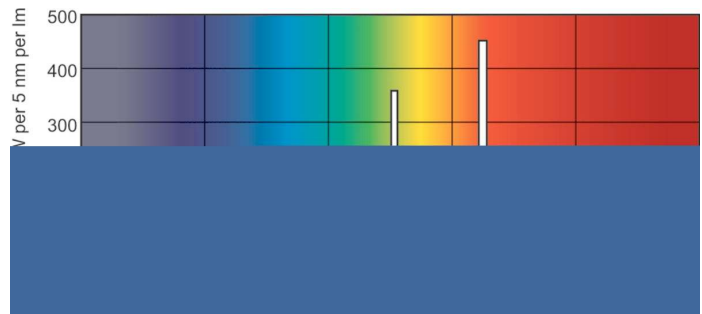

MASTER TL5 High Output

MASTER TL5 HO 24W/830 1SL/40

Low-pressure mercury discharge lamps with a tubular 16 mm envelope

Product data

General Information	
Cap base	G5 [G5]
Life to 50% failures preheat (nom.)	30000 h
Features	na [Not Applicable]
System description	High Output (HO)
LSF Preheat 2000 h Rated	99 %
LSF Preheat 4000 h Rated	99 %
LSF Preheat 6000 h Rated	99 %
LSF Preheat 8000 h Rated	99 %
LSF Preheat 16000 h Rated	97 %
LSF Preheat 20000 h Rated	84 %
Light Technical	
Colour Code	830 [CCT of 3,000 K]
Lamp Luminous Flux 25°C EL (Nom)	1950 lm
Lamp Luminous Flux (Nom)	1700 lm
Colour Designation	Warm white (WW)
Luminous efficacy (@ max. lumen, rated) (nom.)	87 lm/W
Colour Temperature, horizontal (Nom)	3000 K
Lamp Luminous Efficacy EM (Nom)	76 lm/W
Colour Rendering Index,horiz (Max)	85
Colour Rendering Index,horiz (Min)	80
Colour Rendering Index,horiz (Nom)	82

Approval and Application

Energy efficiency label (EEL)	A
-------------------------------	---

MASTER TL5 High Output

Mercury (Hg) content (nom.)	1.4 mg
Energy Consumption kWh/1000 h	25 kWh
Product Data	
Full product code	871150063958555
Order product name	MASTER TL5 HO 24W/830 SLV/40
EAN/UPC – product	8711500639585
Order code	63958555

Dimensional drawing

Product
MASTER TL5 HO 24W/830 SLV/40

TL5 HO 24W/830

Photometric data

Lightcolour /830

Lightcolour /830

MASTER TL5 High Output

Lifetime