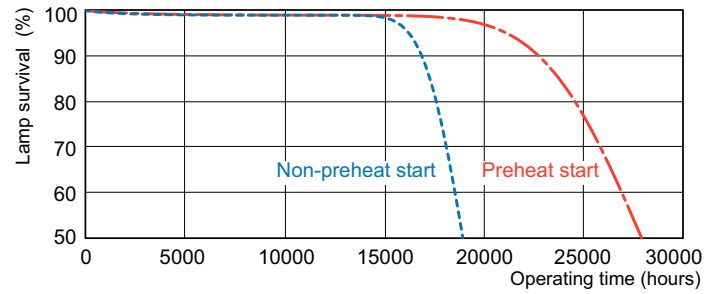

MASTER TL5 High Output

MASTER TL5 HO 24W/830 1SL/40

Low-pressure mercury discharge lamps with a tubular 16 mm envelope

Product data

General Information	
Cap base	G5 [G5]
Life to 50% failures preheat (nom.)	30000 h
Features	na [Not Applicable]
System description	High Output (HO)
LSF Preheat 2000 h Rated	99 %
LSF Preheat 4000 h Rated	99 %
LSF Preheat 6000 h Rated	99 %
LSF Preheat 8000 h Rated	99 %
LSF Preheat 16000 h Rated	97 %
LSF Preheat 20000 h Rated	84 %
Light Technical	
Colour Code	830 [CCT of 3,000 K]
Lamp Luminous Flux 25°C EL (Nom)	1950 lm
Lamp Luminous Flux (Nom)	1700 lm
Colour Designation	Warm white (WW)
Luminous efficacy (@ max. lumen, rated) (nom.)	87 lm/W
Colour Temperature, horizontal (Nom)	3000 K
Lamp Luminous Efficacy EM (Nom)	76 lm/W
Colour Rendering Index,horiz (Max)	85
Colour Rendering Index,horiz (Min)	80
Colour Rendering Index,horiz (Nom)	82

Approval and Application

Energy efficiency label (EEL)	A
-------------------------------	---

MASTER TL5 High Output

Mercury (Hg) content (nom.)	1.4 mg
Energy Consumption kWh/1000 h	25 kWh
Product Data	
Full product code	871150063958555
Order product name	MASTER TL5 HO 24W/830 SLV/40
EAN/UPC – product	8711500639585
Order code	63958555

Dimensional drawing

Product
MASTER TL5 HO 24W/830 SLV/40

TL5 HO 24W/830

Photometric data

Lightcolour /830

Lightcolour /830

MASTER TL5 High Output

Lifetime