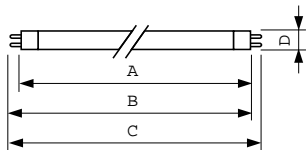

MASTER TL5 High Output

Mercury (Hg) content (nom.)	1.4 mg
Energy Consumption kWh/1000 h	25 kWh
Product Data	
Full product code	871150063958555
Order product name	MASTER TL5 HO 24W/830 SLV/40
EAN/UPC – product	8711500639585
Order code	63958555

Local Code	9279-280-83039
Numerator – quantity per pack	1
Numerator – packs per outer box	40
Material no. (12NC)	927928083055
Net weight (piece)	52.000 g
ILCOS Code	FDH-24/30/1B-L/P-G5-16/550

Warnings and Safety

Dimensional drawing

Product
MASTER TL5 HO 24W/830 SLV/40

TL5 HO 24W/830