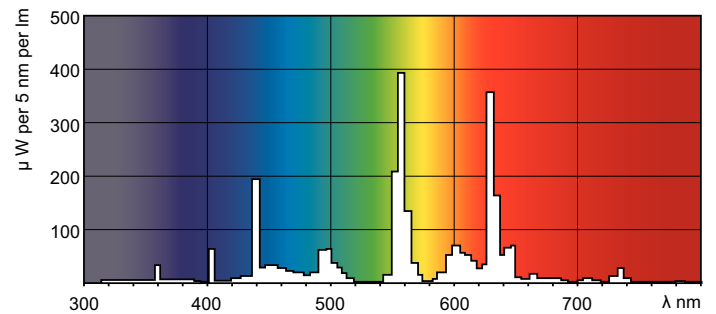

Lightcolour /840