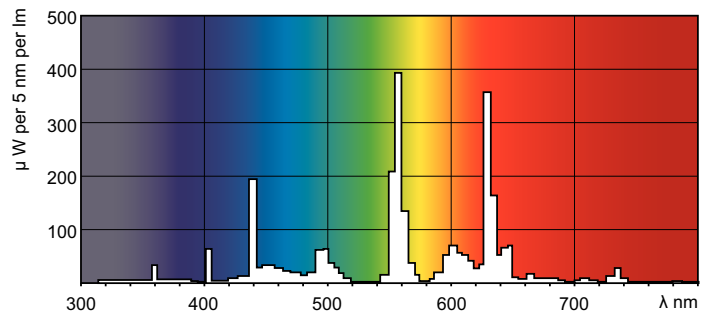

Light Technical	
Colour code	840 [CCT of 4,000 K]
Luminous flux (nom.)	1950 lm
Luminous flux (rated) (nom.)	1700 lm
Colour designation	Cool White (CW)
Luminous efficacy (@ max. lumen, rated) (nom.)	87 lm/W
Correlated Colour Temperature (Nom)	4000 K
Luminous efficacy (rated) (nom.)	76 lm/W
Color rendering index (max.)	85
Color rendering index (min.)	80
Color rendering index (nom.)	82

Dimensional drawing

Product

MASTER TL5 HO 24W/840 SLV/40

TL5 HO 24W/840

Photometric data

Lightcolour /840

Lightcolour /840

MASTER TL5 High Output