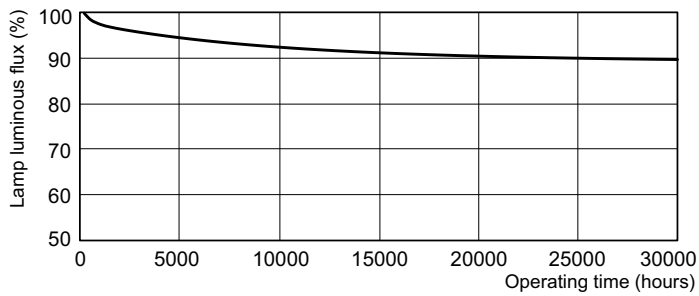

LDLE_TL5-HO8_0001-Life expectancy diagram

LDLE_TL5-HO8_0002-Life expectancy diagram

LDLM_TL5-HO8_0001-Lumen maintenance diagram