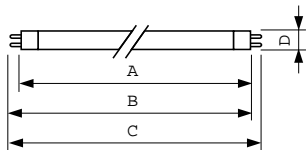

MASTER TL5 High Output

Mercury (Hg) content (nom.)	1.4 mg
Energy Consumption kWh/1000 h	25 kWh
Product Data	
Full product code	871150063960855
Order product name	MASTER TL5 HO 24W/840 SLV/40
EAN/UPC – product	8711500639608
Order code	63960855

Local Code	24840
Numerator – quantity per pack	1
Numerator – packs per outer box	40
Material no. (12NC)	927928084055
Net weight (piece)	52.000 g
ILCOS Code	FDH-24/40/1B-L/P-G5-16/550

Warnings and Safety

Dimensional drawing