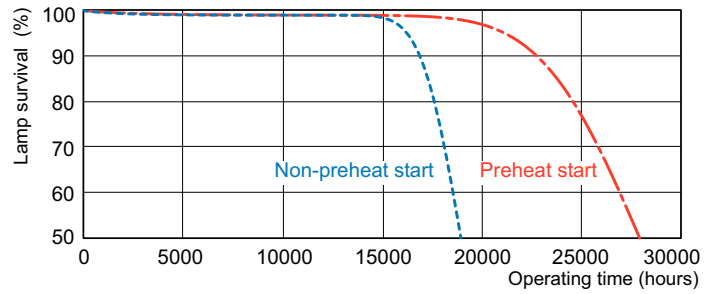

MASTER TL5 High Output

Lifetime