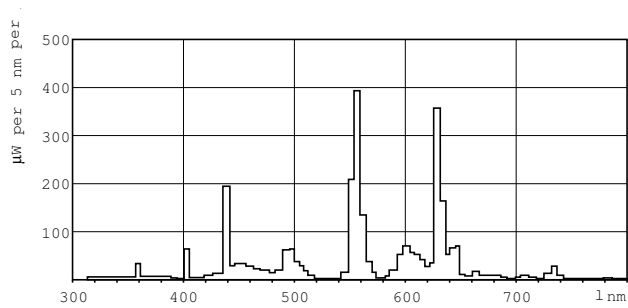

Mercury (Hg) content (nom.)	1.4 mg
Energy Consumption kWh/1000 h	25 kWh
Product Data	
Full product code	871150063960855
Order product name	MASTER TL5 HO 24W/840 SLV/40
EAN/UPC – product	8711500639608
Order code	63960855

Dimensional drawing

Product

MASTER TL5 HO 24W/840 SLV/40

TL5 HO 24W/840

Photometric data

Lightcolour /840

Lightcolour /840

MASTER TL5 High Output