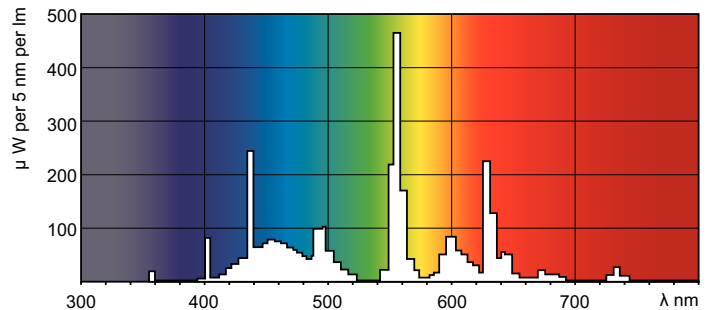

Dimensional drawing

Product	D (max)	A (max)	B (max)	B (min)	C (max)
MASTER TL5 HO 24W/865 SLV/40	17 mm	549.0 mm	556.1 mm	553.7 mm	563.2 mm

TL5 HO 24W/865

Photometric data

Lightcolor /865

Lightcolor /865

MASTER TL5 High Output