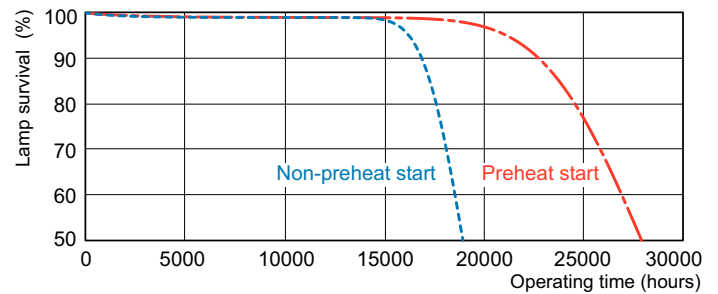

## Photometrische Daten

Spectral Power Distribution Colour - MASTER TL5 HO 39W/840 SLV/40

## Lebensdauer

Life Expectancy Diagram - MASTER TL5 HO 39W/840 SLV/40

Life Expectancy Diagram - MASTER TL5 HO 39W/840 SLV/40