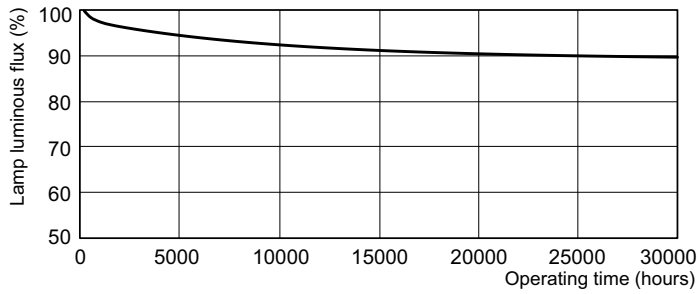

MASTER TL5 HO

Lebensdauer

Lumen Maintenance Diagram - MASTER TL5 HO 39W/840 SLV/40