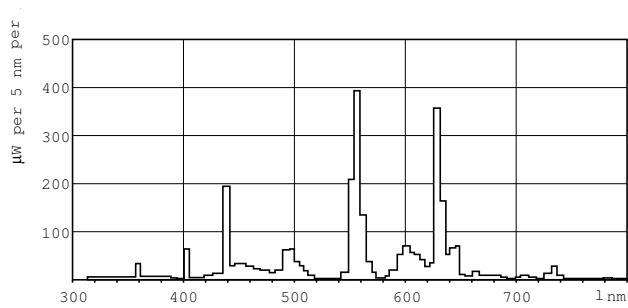

Light Technical	
Colour code	840 [CCT of 4,000 K]
Luminous flux (nom.)	3500 lm
Luminous flux (rated) (nom.)	3100 lm
Colour designation	Cool White (CW)
Luminous efficacy (@ max. lumen, rated) (nom.)	92 lm/W
Correlated Colour Temperature (Nom)	4000 K
Luminous efficacy (rated) (nom.)	82 lm/W
Color rendering index (max.)	85
Color rendering index (min.)	80
Color rendering index (nom.)	82

Mercury (Hg) content (nom.)	1.4 mg
Energy Consumption kWh/1000 h	42 kWh
Product Data	
Full product code	871150063964655
Order product name	MASTER TL5 HO 39W/840 SLV/40
EAN/UPC – product	8711500639646
Order code	63964655

Dimensional drawing

Product
MASTER TL5 HO 39W/840 SLV/40

TL5 HO 39W/840

Photometric data

Lightcolour /840

Lightcolour /840

MASTER TL5 High Output

Lifetime