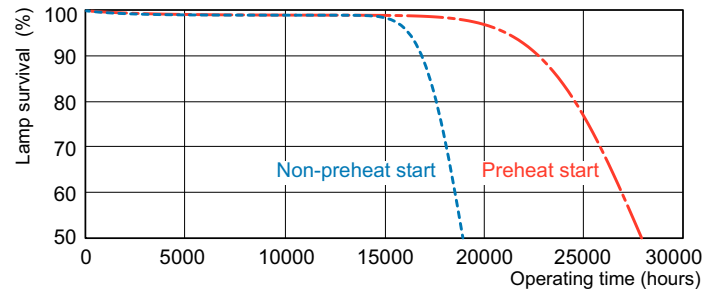

Dimensional drawing

Product
MASTER TL5 HO 39W/840 SLV/40

TL5 HO 39W/840

Photometric data

Lightcolour /840

Lightcolour /840

MASTER TL5 High Output

Lifetime