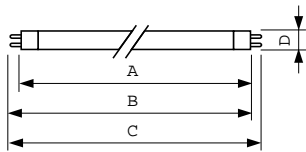

MASTER TL5 High Output

Mercury (Hg) content (nom.)	1.4 mg
Energy Consumption kWh/1000 h	42 kWh
Product Data	
Full product code	871150063964655
Order product name	MASTER TL5 HO 39W/840 SLV/40
EAN/UPC – product	8711500639646
Order code	63964655

Local Code	39840
Numerator – quantity per pack	1
Numerator – packs per outer box	40
Material no. (12NC)	927928584055
Net weight (piece)	79.200 g
ILCOS Code	FDH-39/40/1B-L/P-G5-16/850

Warnings and Safety

Dimensional drawing