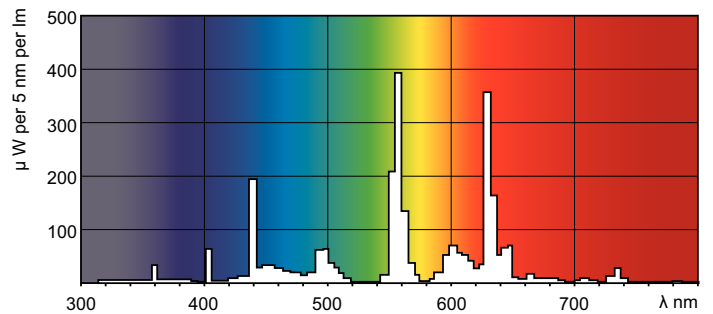

Light Technical	
Colour code	840 [CCT of 4,000 K]
Luminous flux (nom.)	3500 lm
Luminous flux (rated) (nom.)	3100 lm
Colour designation	Cool White (CW)
Luminous efficacy (@ max. lumen, rated) (nom.)	92 lm/W
Correlated Colour Temperature (Nom)	4000 K
Luminous efficacy (rated) (nom.)	82 lm/W
Color rendering index (max.)	85
Color rendering index (min.)	80
Color rendering index (nom.)	82

Dimensional drawing

Product
MASTER TL5 HO 39W/840 SLV/40

TL5 HO 39W/840

Photometric data

Lightcolour /840

Lightcolour /840

MASTER TL5 High Output

Lifetime