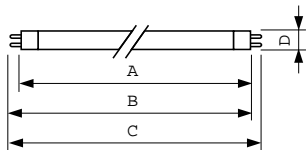

MASTER TL5 High Output

Mercury (Hg) content (nom.)	1.4 mg
Energy Consumption kWh/1000 h	42 kWh
Product Data	
Full product code	871150063964655
Order product name	MASTER TL5 HO 39W/840 SLV/40
EAN/UPC – product	8711500639646
Order code	63964655

Numerator – quantity per pack	1
Numerator – packs per outer box	40
Material no. (12NC)	927928584055
Net weight (piece)	79.200 g
ILCOS Code	FDH-39/40/1B-L/P-G5-16/850

Warnings and Safety

Dimensional drawing

Product
MASTER TL5 HO 39W/840 SLV/40

TL5 HO 39W/840