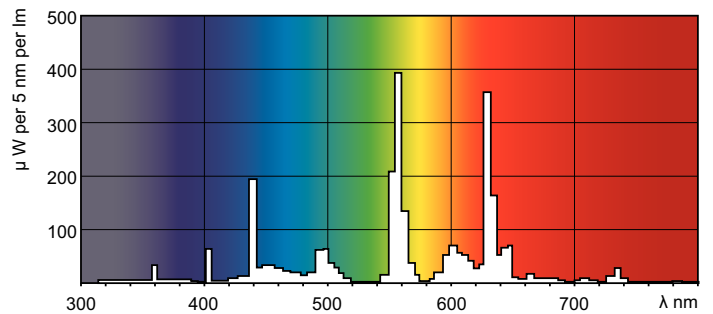

MASTER TL5 High Output

Mercury (Hg) content (nom.)	1.4 mg
Energy Consumption kWh/1000 h	42 kWh
Product Data	
Full product code	871150063964655
Order product name	MASTER TL5 HO 39W/840 SLV/40
EAN/UPC – product	8711500639646
Order code	63964655

Numerator – quantity per pack	1
Numerator – packs per outer box	40
Material no. (12NC)	927928584055
Net weight (piece)	79.200 g
ILCOS Code	FDH-39/40/1B-L/P-G5-16/850

Warnings and Safety

Dimensional drawing

Product
MASTER TL5 HO 39W/840 SLV/40

TL5 HO 39W/840

Photometric data

Lightcolour /840

Lightcolour /840