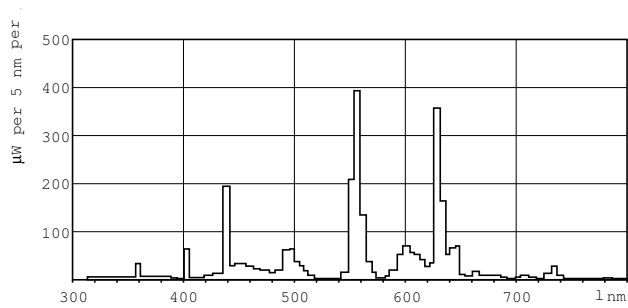

MASTER TL5 High Output

Mercury (Hg) content (nom.)	1.4 mg
Energy Consumption kWh/1000 h	42 kWh
Product Data	
Full product code	871150063964655
Order product name	MASTER TL5 HO 39W/840 SLV/40
EAN/UPC – product	8711500639646
Order code	63964655

Numerator – quantity per pack	1
Numerator – packs per outer box	40
Material no. (12NC)	927928584055
Net weight (piece)	79.200 g
ILCOS Code	FDH-39/40/1B-L/P-G5-16/850

Warnings and Safety

Dimensional drawing

Product
MASTER TL5 HO 39W/840 SLV/40

TL5 HO 39W/840

Photometric data

Lightcolour /840

Lightcolour /840