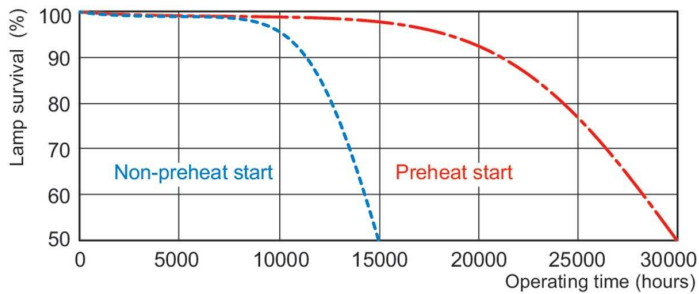

Lifetime

Life Expectancy Diagram - MASTER TL5 HO 39W/840 SLV/40