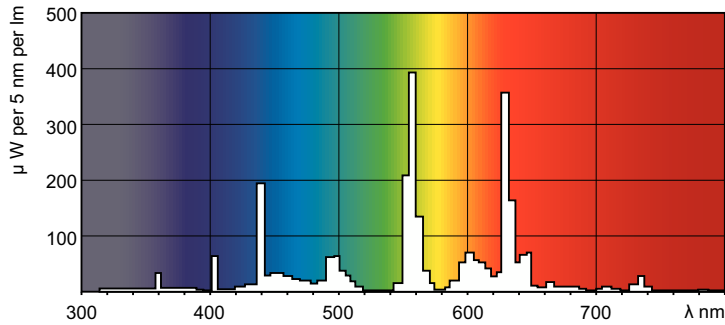

Product data

General Information		Operating and Electrical	
Cap-Base	G5	Power Consumption	38.0 W
Features	na [Not Applicable]	Lamp Current (Nom)	0.325 A
Flux measurement reference	Sphere		
Light Technical		Controls and Dimming	
Color Code	840 [CCT of 4000K]	Dimmable	Yes
Luminous Flux	3,100 lm		
Color Designation	Cool White (CW)	Mechanical and Housing	
Chromaticity Coordinate X (Nom)	0.38	Bulb Shape	T5
Chromaticity Coordinate Y (Nom)	0.38		
Correlated Color Temperature (Nom)	4000 K	Approval and Application	
Luminous Efficacy (rated) (Nom)	82 lm/W	Energy Efficiency Class	G
Color rendering index (CRI)	82	Mercury (Hg) Content (Nom)	1.2 mg
		Energy Consumption kWh/1000 h	38 kWh
		EPREL Registration Number	423559

MASTER TL5 High Output

Product Data

Order product name	MASTER TL5 HO 39W/840 SLV/40
Full product name	MASTER TL5 HO 39W/840 SLV/40
Full product code	871150063964655
Order code	927928584055
Material Nr. (12NC)	927928584055

Photometric data

Spectral Power Distribution Colour - MASTER TL5 HO 39W/840 SLV/40

Lifetime

Life Expectancy Diagram - MASTER TL5 HO 39W/840 SLV/40

Lumen Maintenance Diagram - MASTER TL5 HO 39W/840 SLV/40

MASTER TL5 High Output