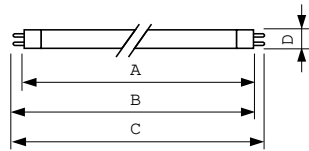

Product data

General Information		Operating and Electrical	
Cap-Base	G5	Power Consumption	38.0 W
Features	na [Not Applicable]	Lamp Current (Nom)	0.325 A
Flux measurement reference	Sphere		
Light Technical		Controls and Dimming	
Color Code	840 [CCT of 4000K]	Dimmable	Yes
Luminous Flux	3,100 lm		
Color Designation	Cool White (CW)	Mechanical and Housing	
Chromaticity Coordinate X (Nom)	0.38	Bulb Shape	T5
Chromaticity Coordinate Y (Nom)	0.38		
Correlated Color Temperature (Nom)	4000 K	Approval and Application	
Luminous Efficacy (rated) (Nom)	82 lm/W	Energy Efficiency Class	G
Color rendering index (CRI)	82	Mercury (Hg) Content (Nom)	1.2 mg
		Energy Consumption kWh/1000 h	38 kWh
		EPREL Registration Number	423559

Numerator - Quantity Per Pack	1
EAN/UPC - Product/Case	8711500639646
Numerator - Packs per outer box	40
EAN/UPC - Case	8711500868398

Dimensional drawing

Product	D (max)	A (max)	B (max)	B (min)	C (max)
MASTER TL5 HO 39W/840 SLV/40	17 mm	849.0 mm	856.1 mm	853.7 mm	863.2 mm