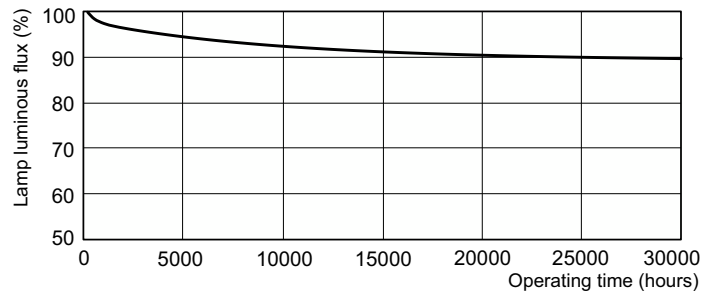

Product data

General Information		Operating and Electrical	
Cap-Base	G5	Power Consumption	38.0 W
Features	na [Not Applicable]	Lamp Current (Nom)	0.325 A
Flux measurement reference	Sphere		
Light Technical		Controls and Dimming	
Color Code	840 [CCT of 4000K]	Dimmable	Yes
Luminous Flux	3,100 lm		
Color Designation	Cool White (CW)	Mechanical and Housing	
Chromaticity Coordinate X (Nom)	0.38	Bulb Shape	T5
Chromaticity Coordinate Y (Nom)	0.38		
Correlated Color Temperature (Nom)	4000 K	Approval and Application	
Luminous Efficacy (rated) (Nom)	82 lm/W	Energy Efficiency Class	G
Color rendering index (CRI)	82	Mercury (Hg) Content (Nom)	1.2 mg
		Energy Consumption kWh/1000 h	38 kWh
		EPREL Registration Number	423559

Photometric data

Spectral Power Distribution Colour - MASTER TL5 HO 39W/840 SLV/40

Lifetime

Life Expectancy Diagram - MASTER TL5 HO 39W/840 SLV/40

Lumen Maintenance Diagram - MASTER TL5 HO 39W/840 SLV/40

MASTER TL5 High Output