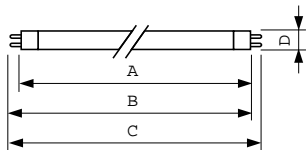

MASTER TL5 High Output

Mercury (Hg) content (nom.)	1.4 mg
Energy Consumption kWh/1000 h	59 kWh
Product Data	
Full product code	871150064316255
Order product name	MASTER TL5 HO 54W/830 SLV/40
EAN/UPC – product	8711500643162
Order code	64316255

Local Code	9279-290-83055
Numerator – quantity per pack	1
Numerator – packs per outer box	40
Material no. (12NC)	927929083055
Net weight (piece)	105.800 g
ILCOS Code	FDH-54/30/1B-L/P-G5-16/1150

Warnings and Safety

Dimensional drawing

Product
MASTER TL5 HO 54W/830 SLV/40

TL5 HO 54W/830