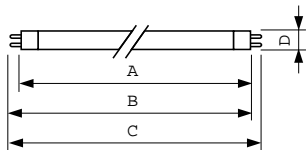

MASTER TL5 High Output

Mercury (Hg) content (nom.)	1.4 mg
Energy Consumption kWh/1000 h	59 kWh
Product Data	
Full product code	871150064391955
Order product name	MASTER TL5 HO 54W/865 SLV/40
EAN/UPC – product	8711500643919
Order code	64391955

Local Code	54865
Numerator – quantity per pack	1
Numerator – packs per outer box	40
Material no. (12NC)	927929086555
Net weight (piece)	105.800 g
ILCOS Code	FDH-54/65/1B-L/P-G5-16/1150

Warnings and Safety

Dimensional drawing