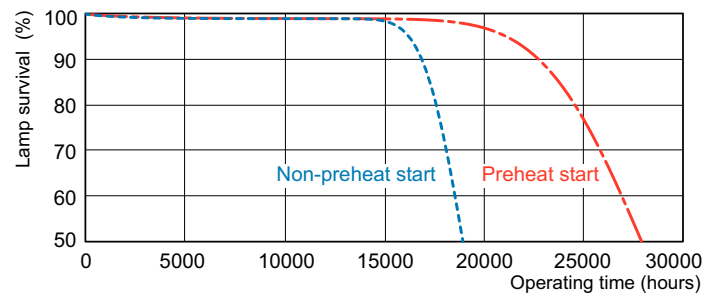

Product data

General Information		Operating and Electrical	
Cap-Base	G5 [G5]	Power Consumption	54.4 W
Features	na [Not Applicable]	Lamp Current (Nom)	0.455 A
Flux measurement reference	Sphere		
Light Technical		Controls and Dimming	
Color Code	865 [CCT of 6500K]	Dimmable	Yes
Luminous Flux	4,200 lm		
Color Designation	Cool Daylight	Mechanical and Housing	
Chromaticity Coordinate X (Nom)	0.313	Bulb Shape	T5 [16 mm (T5)]
Chromaticity Coordinate Y (Nom)	0.337		
Correlated Color Temperature (Nom)	6500 K	Approval and Application	
Luminous Efficacy (rated) (Nom)	78 lm/W	Energy Efficiency Class	G
Color rendering index (CRI)	82	Mercury (Hg) Content (Nom)	1.2 mg
		Energy Consumption kWh/1000 h	55 kWh
		EPREL Registration Number	423565

Photometric data

Spectral Power Distribution Colour - MASTER TL5 HO 54W/865 SLV/40

Lifetime

Life Expectancy Diagram - MASTER TL5 HO 54W/865 SLV/40

Life Expectancy Diagram - MASTER TL5 HO 54W/865 SLV/40

MASTER TL5 High Output