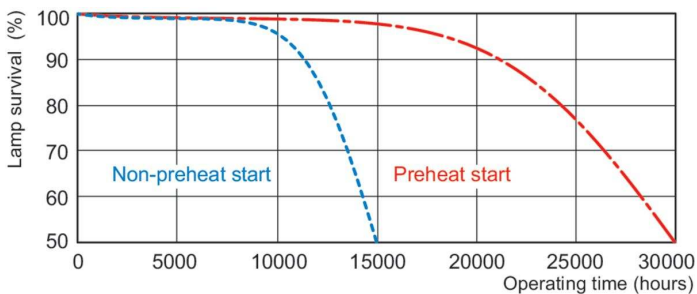

Lifetime

Life Expectancy Diagram - MASTER TL5 HO 54W/865 SLV/40