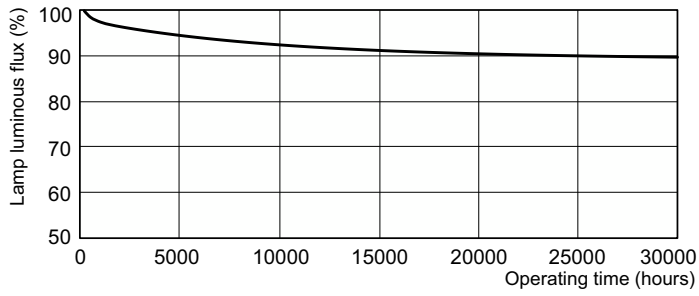

MASTER TL5 High Output

Lifetime

Lumen Maintenance Diagram - MASTER TL5 HO 54W/865 SLV/40