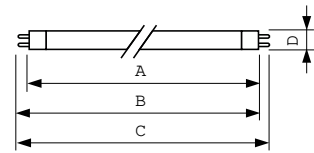

Product data

General Information		Operating and Electrical	
Cap-Base	G5 [G5]	Power Consumption	54.4 W
Features	na [Not Applicable]	Lamp Current (Nom)	0.455 A
Flux measurement reference	Sphere		
Light Technical		Controls and Dimming	
Color Code	865 [CCT of 6500K]	Dimmable	Yes
Luminous Flux	4,200 lm		
Color Designation	Cool Daylight	Mechanical and Housing	
Chromaticity Coordinate X (Nom)	0.313	Bulb Shape	T5 [16 mm (T5)]
Chromaticity Coordinate Y (Nom)	0.337		
Correlated Color Temperature (Nom)	6500 K	Approval and Application	
Luminous Efficacy (rated) (Nom)	78 lm/W	Energy Efficiency Class	G
Color rendering index (CRI)	82	Mercury (Hg) Content (Nom)	1.2 mg
		Energy Consumption kWh/1000 h	55 kWh
		EPREL Registration Number	423565

Numerator - Quantity Per Pack	1
EAN/UPC - Product/Case	8711500643919
Numerator - Packs per outer box	40
EAN/UPC - Case	8711500868848

Dimensional drawing

Product	D (max)	A (max)	B (max)	B (min)	C (max)
MASTER TL5 HO 54W/865 SLV/40	17 mm	1,149.0 mm	1,156.1 mm	1,153.7 mm	1,163.2 mm