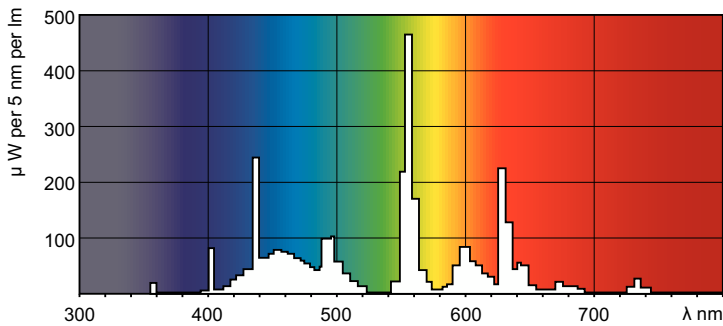

Product data

General Information		Operating and Electrical	
Cap-Base	G5 [G5]	Power Consumption	54.4 W
Features	na [Not Applicable]	Lamp Current (Nom)	0.455 A
Flux measurement reference	Sphere		
Light Technical		Controls and Dimming	
Color Code	865 [CCT of 6500K]	Dimmable	Yes
Luminous Flux	4,200 lm		
Color Designation	Cool Daylight	Mechanical and Housing	
Chromaticity Coordinate X (Nom)	0.313	Bulb Shape	T5 [16 mm (T5)]
Chromaticity Coordinate Y (Nom)	0.337		
Correlated Color Temperature (Nom)	6500 K	Approval and Application	
Luminous Efficacy (rated) (Nom)	78 lm/W	Energy Efficiency Class	G
Color rendering index (CRI)	82	Mercury (Hg) Content (Nom)	1.2 mg
		Energy Consumption kWh/1000 h	55 kWh
		EPREL Registration Number	423565

MASTER TL5 High Output

Product Data	
Order product name	MASTER TL5 HO 54W/865 SLV/40
Full product name	MASTER TL5 HO 54W/865 SLV/40
Full product code	871150064391955
Order code	927929086555
Material Nr. (12NC)	927929086555
Local order code	9279-290-86555

Photometric data

Spectral Power Distribution Colour - MASTER TL5 HO 54W/865 SLV/40

Lifetime

Life Expectancy Diagram - MASTER TL5 HO 54W/865 SLV/40

Life Expectancy Diagram - MASTER TL5 HO 54W/865 SLV/40

MASTER TL5 High Output