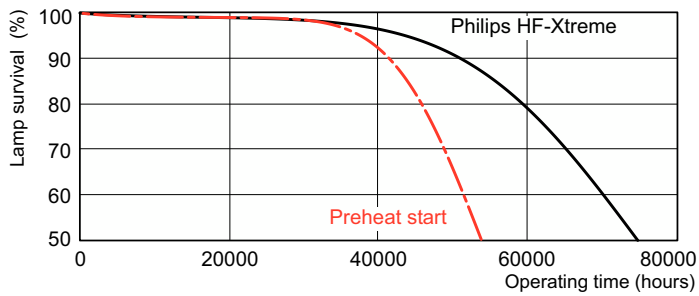

Life Expectancy Diagram - MASTER TL5 HO Xtra 54W/840 SLV/20

Life Expectancy Diagram - MASTER TL5 HO Xtra 54W/840 SLV/20