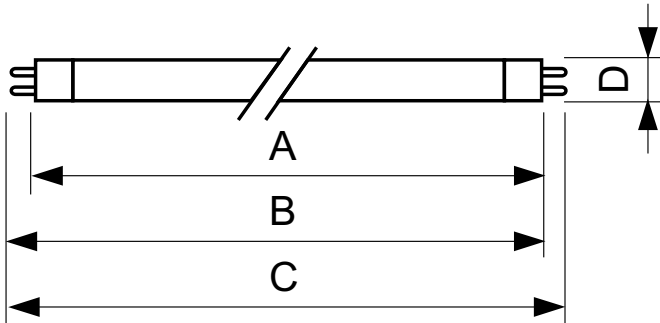

TL5 Essential HO Super 80

Product Data

Full product code	871829117838500
Order product name	TL5 Essential HO 54W/865 1SL/40
EAN/UPC - Product	8718291178385
Order code	927929386540
Numerator - Quantity Per Pack	1

Numerator - Packs per outer box	40
Material Nr. (12NC)	927929386540
Net Weight (Piece)	88.500 g

Warnings and Safety

Dimensional drawing

TL5 54W/865 HO ESSENTIAL

Product

TL5 Essential HO 54W/865 1SL/40

Photometric data