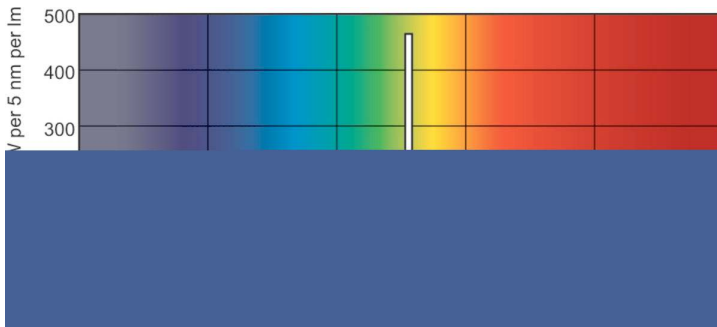

Numerator - Packs per outer box	40
Material Nr. (12NC)	927929386540
Net Weight (Piece)	88.500 g

Warnings and Safety

Dimensional drawing

TL5 54W/865 HO ESSENTIAL

Product

TL5 Essential HO 54W/865 1SL/40

Photometric data