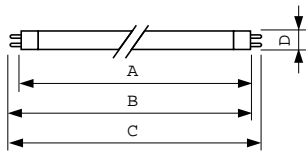

MASTER TL5 High Output

Mercury (Hg) content (nom.)	1.4 mg
Energy Consumption kWh/1000 h	88 kWh
Product Data	
Full product code	871150071045155
Order product name	MASTER TL5 HO 80W/840 SLV/40
EAN/UPC – product	8711500710451
Order code	71045155

Numerator – quantity per pack	1
Numerator – packs per outer box	40
Material no. (12NC)	927929584057
Net weight (piece)	128.700 g
ILCOS Code	FDH-80/40/1B-L/P-G5-16/1450

Warnings and Safety

Dimensional drawing