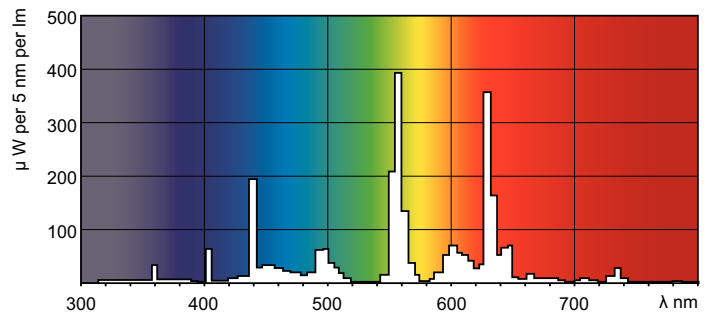

MASTER TL5 High Output

Mercury (Hg) content (nom.)	1.4 mg
Energy Consumption kWh/1000 h	88 kWh
Product Data	
Full product code	871150071045155
Order product name	MASTER TL5 HO 80W/840 SLV/40
EAN/UPC – product	8711500710451
Order code	71045155

Numerator – quantity per pack	1
Numerator – packs per outer box	40
Material no. (12NC)	927929584057
Net weight (piece)	128.700 g
ILCOS Code	FDH-80/40/1B-L/P-G5-16/1450

Warnings and Safety

Dimensional drawing

Product
MASTER TL5 HO 80W/840 SLV/40

TL5 HO 80W/840

Photometric data

Lightcolour /840

Lightcolour /840