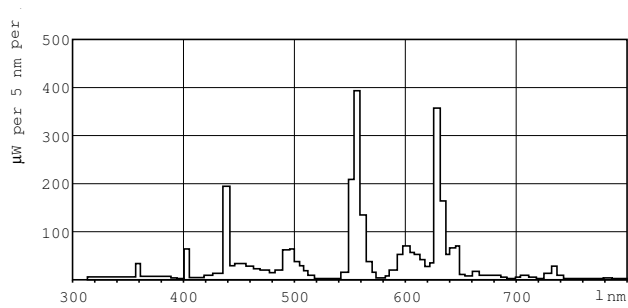

MASTER TL5 High Output

Mercury (Hg) content (nom.)	1.4 mg
Energy Consumption kWh/1000 h	88 kWh
Product Data	
Full product code	871150071045155
Order product name	MASTER TL5 HO 80W/840 SLV/40
EAN/UPC – product	8711500710451
Order code	71045155

Numerator – quantity per pack	1
Numerator – packs per outer box	40
Material no. (12NC)	927929584057
Net weight (piece)	128.700 g
ILCOS Code	FDH-80/40/1B-L/P-G5-16/1450

Warnings and Safety

Dimensional drawing

Product
MASTER TL5 HO 80W/840 SLV/40

TL5 HO 80W/840

Photometric data

Lightcolour /840

Lightcolour /840