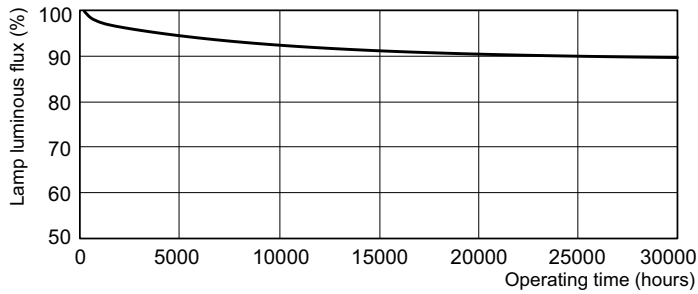

LDLE_TL5-HO8_0001-Life expectancy diagram

LDLE_TL5-HO8_0002-Life expectancy diagram

LDLM_TL5-HO8_0001-Lumen maintenance diagram