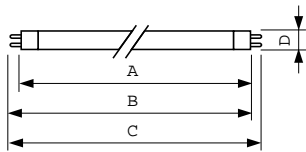

MASTER TL5 High Output

Mercury (Hg) content (nom.)	1.4 mg
Energy Consumption kWh/1000 h	88 kWh
Product Data	
Full product code	87115007104755
Order product name	MASTER TL5 HO 80W/865 SLV/40
EAN/UPC – product	8711500710475
Order code	71047555

Numerator – quantity per pack	1
Numerator – packs per outer box	40
Material no. (12NC)	927929586557
Net weight (piece)	127.400 g
ILCOS Code	FDH-80/65/1B-L/P-G5-16/1450

Warnings and Safety

Dimensional drawing