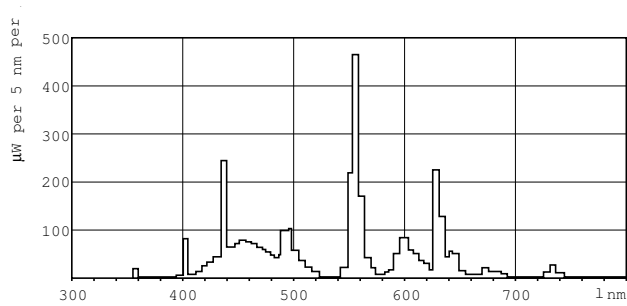

MASTER TL5 High Output

Mercury (Hg) content (nom.)	1.4 mg
Energy Consumption kWh/1000 h	88 kWh
Product Data	
Full product code	87115007104755
Order product name	MASTER TL5 HO 80W/865 SLV/40
EAN/UPC – product	8711500710475
Order code	71047555

Numerator – quantity per pack	1
Numerator – packs per outer box	40
Material no. (12NC)	927929586557
Net weight (piece)	127.400 g
ILCOS Code	FDH-80/65/1B-L/P-G5-16/1450

Warnings and Safety

Dimensional drawing

Product
MASTER TL5 HO 80W/865 SLV/40

TL5 HO 80W/865

Photometric data