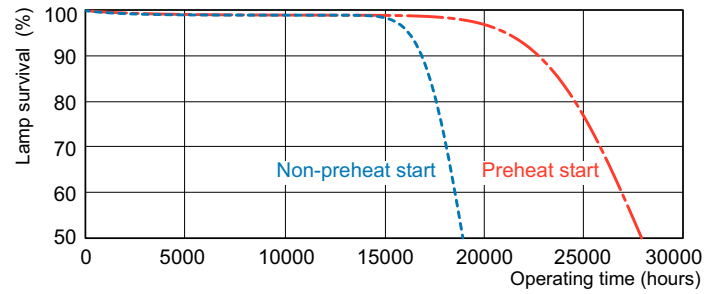

Product
MASTER TL5 HO 80W/865 SLV/40

TL5 HO 80W/865

Photometric data

Lightcolour /865

Lightcolour /865

MASTER TL5 High Output

Lifetime

LDLE_TL5-HO8_0001-Life expectancy diagram