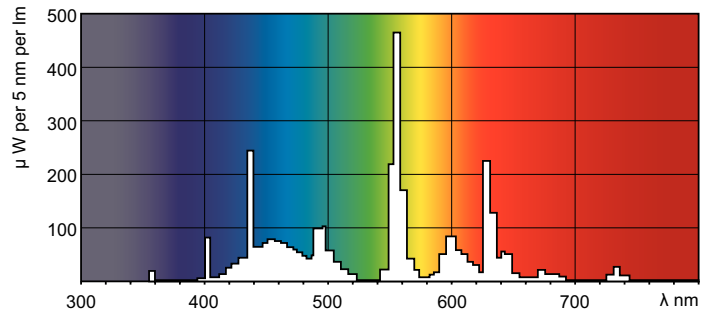

Lightcolour /865