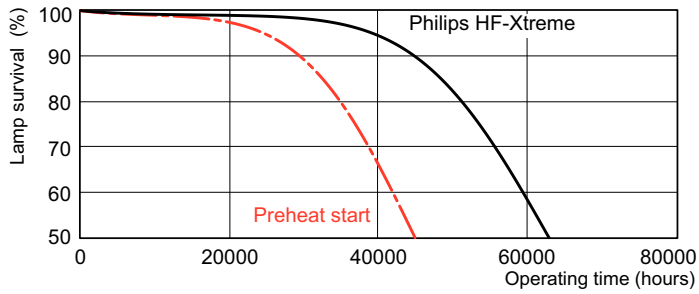

MASTER TL5 High Output Xtra

MASTER TL5 HO Xtra 80W/840 1SL/20

Low-pressure high-output mercury discharge lamps with a tubular 16 mm envelope

Product data

General Information	
Cap base	G5 [G5]
Life to 50% failures preheat (nom.)	45000 h
System description	High Output (HO)
LSF Preheat 2000 h Rated	100 %
LSF Preheat 4000 h Rated	99 %
LSF Preheat 6000 h Rated	99 %
LSF Preheat 8000 h Rated	99 %
LSF Preheat 16000 h Rated	98 %
LSF Preheat 20000 h Rated	97 %
Light Technical	
Colour code	840 [CCT of 4,000 K]
Luminous flux (nom.)	7000 lm
Luminous flux (rated) (nom.)	6400 lm
Colour designation	Cool White (CW)
Luminous efficacy (@ max. lumen, rated) (nom.)	88 lm/W
Correlated colour temperature (nom.)	4000 K
Luminous efficacy (rated) (nom.)	80 lm/W
Color rendering index (max.)	85
Color rendering index (min.)	80
Color rendering index (nom.)	82
LLMF 2000 h Rated	96 %

TL5 HO Xtra 80W/840

Product

MASTER TL5 HO Xtra 80W/840 SLV/20

Photometric data

Lightcolour /840

Lightcolour /840

MASTER TL5 High Output Xtra

Lifetime