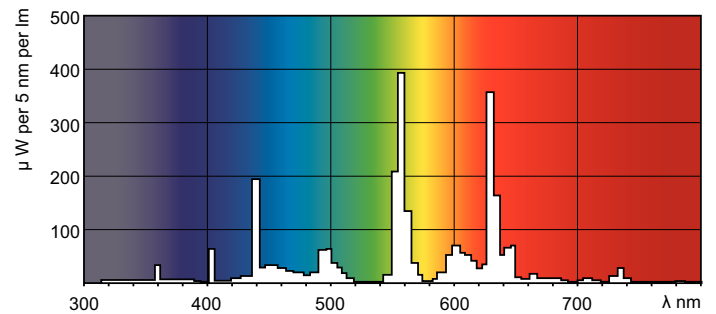

MASTER TL5 High Output Xtra

MASTER TL5 HO Xtra 80W/840 1SL/20

Low-pressure high-output mercury discharge lamps with a tubular 16 mm envelope

Product data

General Information	
Cap base	G5 [G5]
Life to 50% failures preheat (nom.)	45000 h
System description	High Output (HO)
LSF Preheat 2000 h Rated	100 %
LSF Preheat 4000 h Rated	99 %
LSF Preheat 6000 h Rated	99 %
LSF Preheat 8000 h Rated	99 %
LSF Preheat 16000 h Rated	98 %
LSF Preheat 20000 h Rated	97 %
Light Technical	
Colour code	840 [CCT of 4,000 K]
Luminous flux (nom.)	7000 lm
Luminous flux (rated) (nom.)	6400 lm
Colour designation	Cool White (CW)
Luminous efficacy (@ max. lumen, rated) (nom.)	88 lm/W
Correlated colour temperature (nom.)	4000 K
Luminous efficacy (rated) (nom.)	80 lm/W
Color rendering index (max.)	85
Color rendering index (min.)	80
Color rendering index (nom.)	82
LLMF 2000 h Rated	96 %

Approval and Application

Energy efficiency label (EEL)	A
Mercury (Hg) content (nom.)	3.0 mg

MASTER TL5 High Output Xtra

Energy Consumption kWh/1000 h	88 kWh
Product Data	
Full product code	871150026303205
Order product name	MASTER TL5 HO Xtra 80W/840 SLV/20
EAN/UPC – product	8711500263032
Order code	26303205
Local Code	80840XTRATL5

TL5 HO Xtra 80W/840

Product

MASTER TL5 HO Xtra 80W/840 SLV/20

Photometric data

Lightcolour /840

Lightcolour /840

MASTER TL5 High Output Xtra

Lifetime