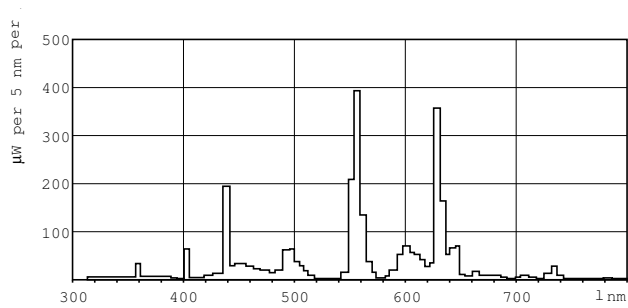

MASTER TL5 High Output Xtra

MASTER TL5 HO Xtra 80W/840 1SL/20

Low-pressure high-output mercury discharge lamps with a tubular 16 mm envelope

Product data

General Information	
Cap base	G5 [G5]
Life to 50% failures preheat (nom.)	45000 h
System description	High Output (HO)
LSF Preheat 2000 h Rated	100 %
LSF Preheat 4000 h Rated	99 %
LSF Preheat 6000 h Rated	99 %
LSF Preheat 8000 h Rated	99 %
LSF Preheat 16000 h Rated	98 %
LSF Preheat 20000 h Rated	97 %
Light Technical	
Colour code	840 [CCT of 4,000 K]
Luminous flux (nom.)	7000 lm
Luminous flux (rated) (nom.)	6400 lm
Colour designation	Cool White (CW)
Luminous efficacy (@ max. lumen, rated) (nom.)	88 lm/W
Correlated colour temperature (nom.)	4000 K
Luminous efficacy (rated) (nom.)	80 lm/W
Color rendering index (max.)	85
Color rendering index (min.)	80
Color rendering index (nom.)	82
LLMF 2000 h Rated	96 %

Approval and Application

Energy efficiency label (EEL)	A
Mercury (Hg) content (nom.)	3.0 mg

MASTER TL5 High Output Xtra

Energy Consumption kWh/1000 h	88 kWh
Product Data	
Full product code	871150026303205
Order product name	MASTER TL5 HO Xtra 80W/840 SLV/20
EAN/UPC – product	8711500263032
Order code	26303205
Local Code	80840XTRATL5

Numerator – quantity per pack	1
Numerator – packs per outer box	20
Material no. (12NC)	927929784026
Net weight (piece)	127.400 g
ILCOS Code	FDH-80/40/1B-L/P-G5-16/1450

Warnings and Safety

Dimensional drawing

TL5 HO Xtra 80W/840

Product

MASTER TL5 HO Xtra 80W/840 SLV/20

Photometric data

Lightcolour /840

Lightcolour /840

MASTER TL5 High Output Xtra

Lifetime