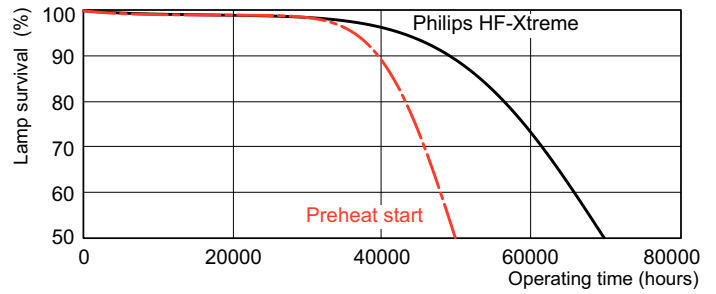

TL5 HO Xtra 80W/840

Product

MASTER TL5 HO Xtra 80W/840 SLV/20

Photometric data

Lightcolour /840

Lightcolour /840

MASTER TL5 High Output Xtra

Lifetime