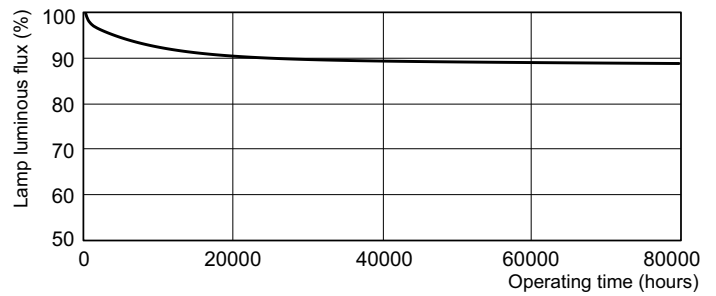

LDLE_TL5HO8Xa_0002-Life expectancy diagram

LDLE_TL5HO8Xa_0003-Life expectancy diagram