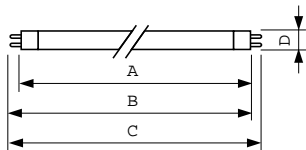

Numerator – quantity per pack	1
Numerator – packs per outer box	20
Material no. (12NC)	927929784026
Net weight (piece)	127.400 g
ILCOS Code	FDH-80/40/1B-L/P-G5-16/1450

Warnings and Safety

Dimensional drawing