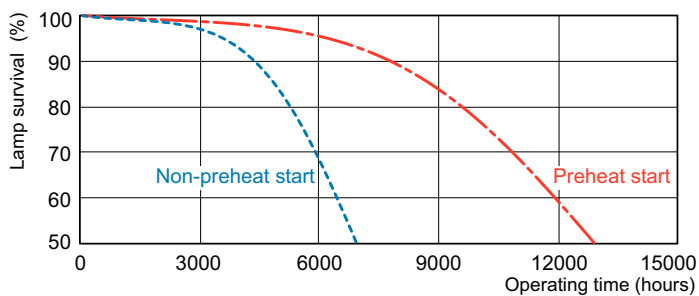

Levetid

Life Expectancy Diagram - MASTER PL-S 11W/830/4P 1CT/5X10BOX