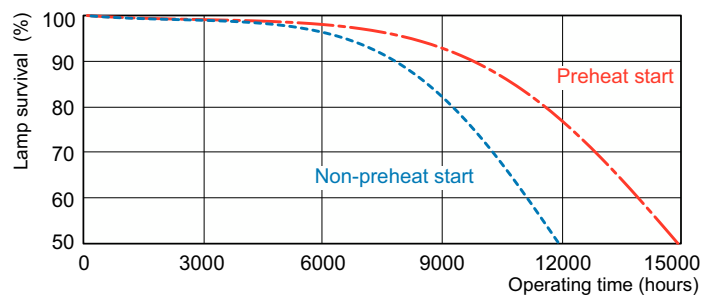

Life Expectancy Diagram - MASTER PL-S 11W/830/4P 1CT/5X10BOX