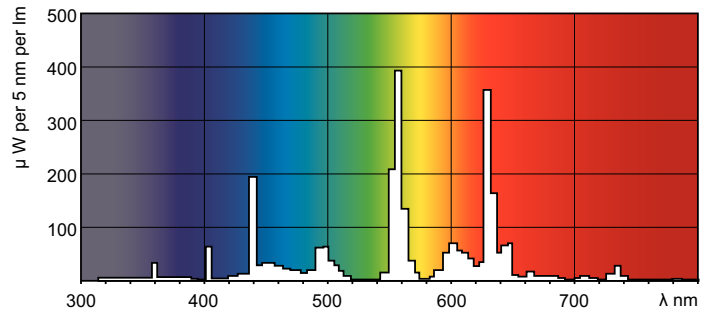

Photometric data

LDPB_TL5-C8_840-Spectral power distribution B/W