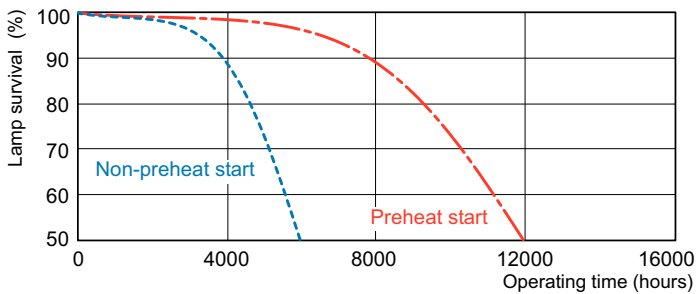

Lifetime

LDLE_TL5-C8_0001-Life expectancy diagram