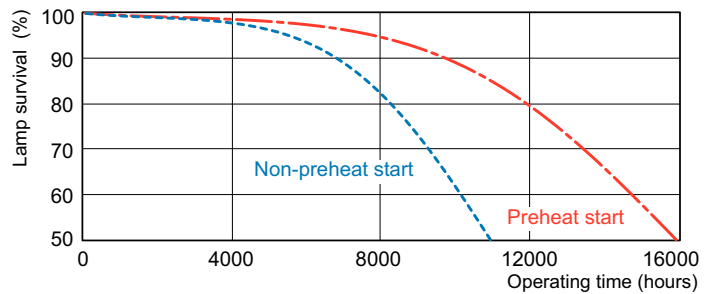

LDLE_TL5-C8_0002-Life expectancy diagram