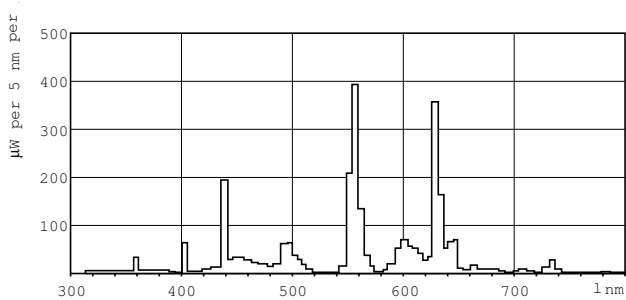

Photometric data

LDPB_TL5-C8_840-Spectral power distribution B/W