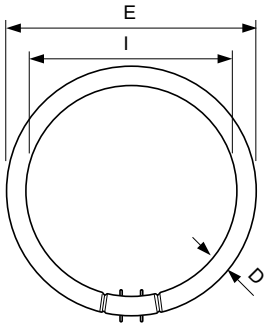

MASTER TL5 Circular

Numerator - Quantity Per Pack	1
Numerator - Packs per outer box	10
Material Nr. (12NC)	927965084013
Net Weight (Piece)	80.000 g

ILCOS Code	FSCH-22/40/1B-L/P-2GX13-16

Warnings and Safety

Dimensional drawing

TL5-C 22W/840

Product	MASTER TL5 Circular 22W/840 ICT/10