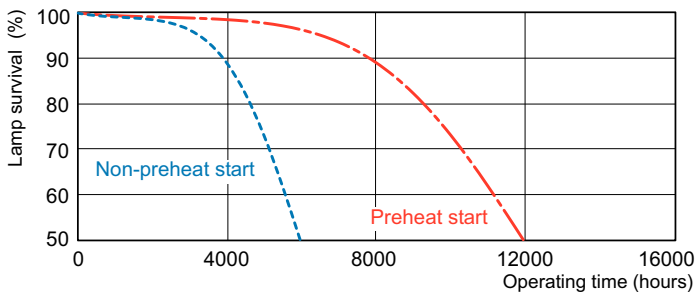

Lifetime

LDLE_TL5-C8_0001-Life expectancy diagram