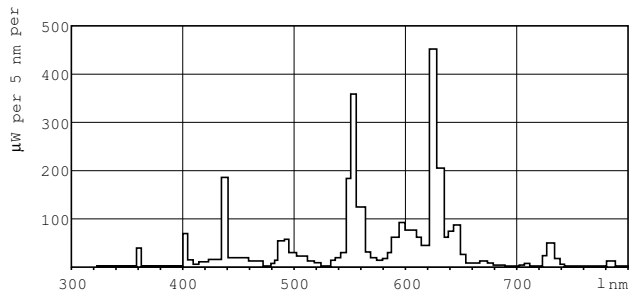

Photometric data

LDPB_TL5-C8_830-Spectral power distribution B/W