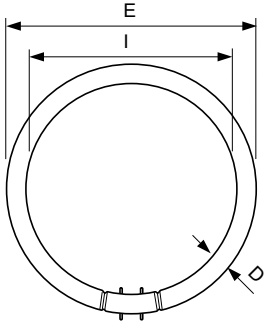

MASTER TL5 Circular

Numerator - Quantity Per Pack	1
Numerator - Packs per outer box	10
Material Nr. (12NC)	927965783013
Net Weight (Piece)	111.000 g

ILCOS Code	FSCH-55/30/1B-L/P-2GX13-16

Warnings and Safety

Dimensional drawing

TL5-C 55W/830

Product	MASTER TL5 Circular 55W/830 ICT/10