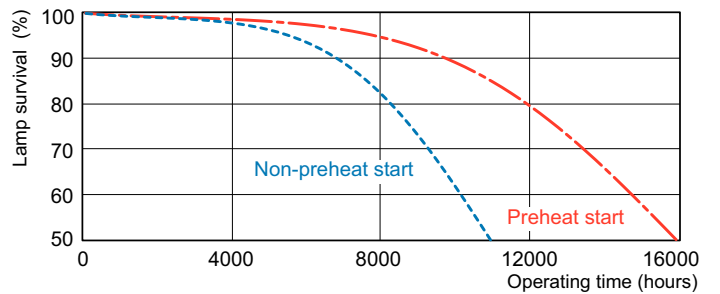

LDLE_TL5-C8_0002-Life expectancy diagram