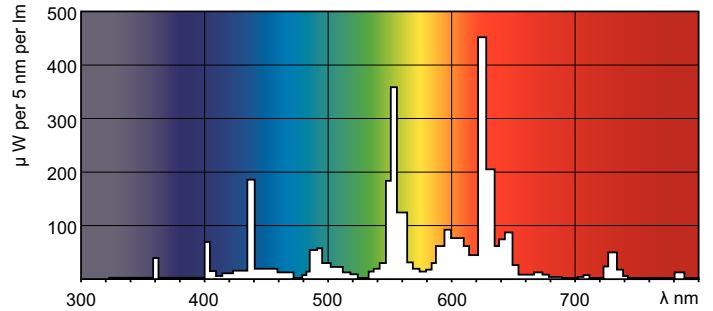

Light Technical	
Color Code	830 [ CCT of 3000K]
Initial lumen (Nom)	4200 lm
Luminous Flux (Rated) (Nom)	4200 lm
Color Designation	Warm White (WW)
Correlated Color Temperature (Nom)	3000 K
Luminous Efficacy (rated) (Nom)	76 lm/W
Color Rendering Index (Max)	85
Color Rendering Index (Min)	80
Color Rendering Index (Nom)	85
LLMF 2000 h Rated	91 %
LLMF 4000 h Rated	87 %

## Dimensional drawing

TL5-C 55W/830

Product	MASTER TL5 Circular 55W/830 ICT/10
---------	------------------------------------

## Photometric data

LDPB\_TL5-C8\_830-Spectral power distribution B/W

LDPO\_TL5-C8\_830-Spectral power distribution Colour